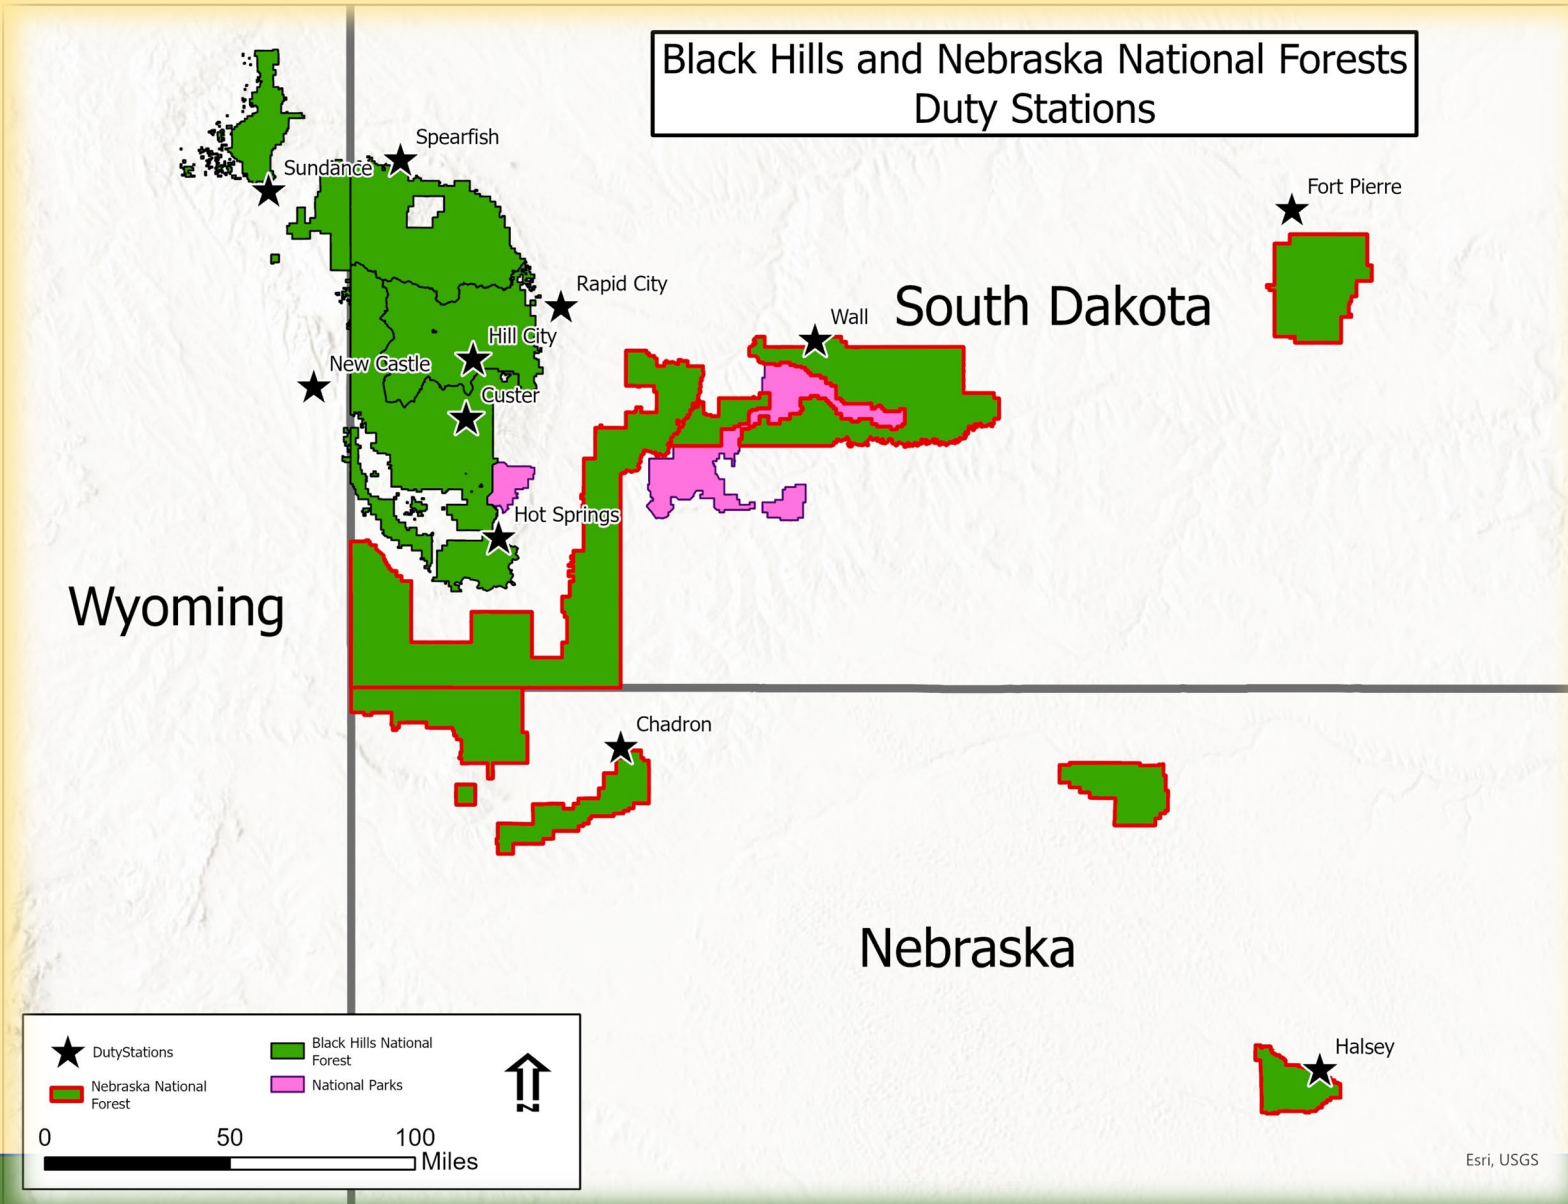

Black Hills and Nebraska National Forests Duty Stations

Black Hills Duty Stations:

- Sundance, WY
- New Castle, WY
- Spearfish, SD
- Rapid City, SD
- Hill City, SD
- Custer, SD

Nebraska Duty Stations

- Hot Springs, SD
- Wall, SD
- Fort Pierre, SD
- Chadron, NE
- Halsey, NE