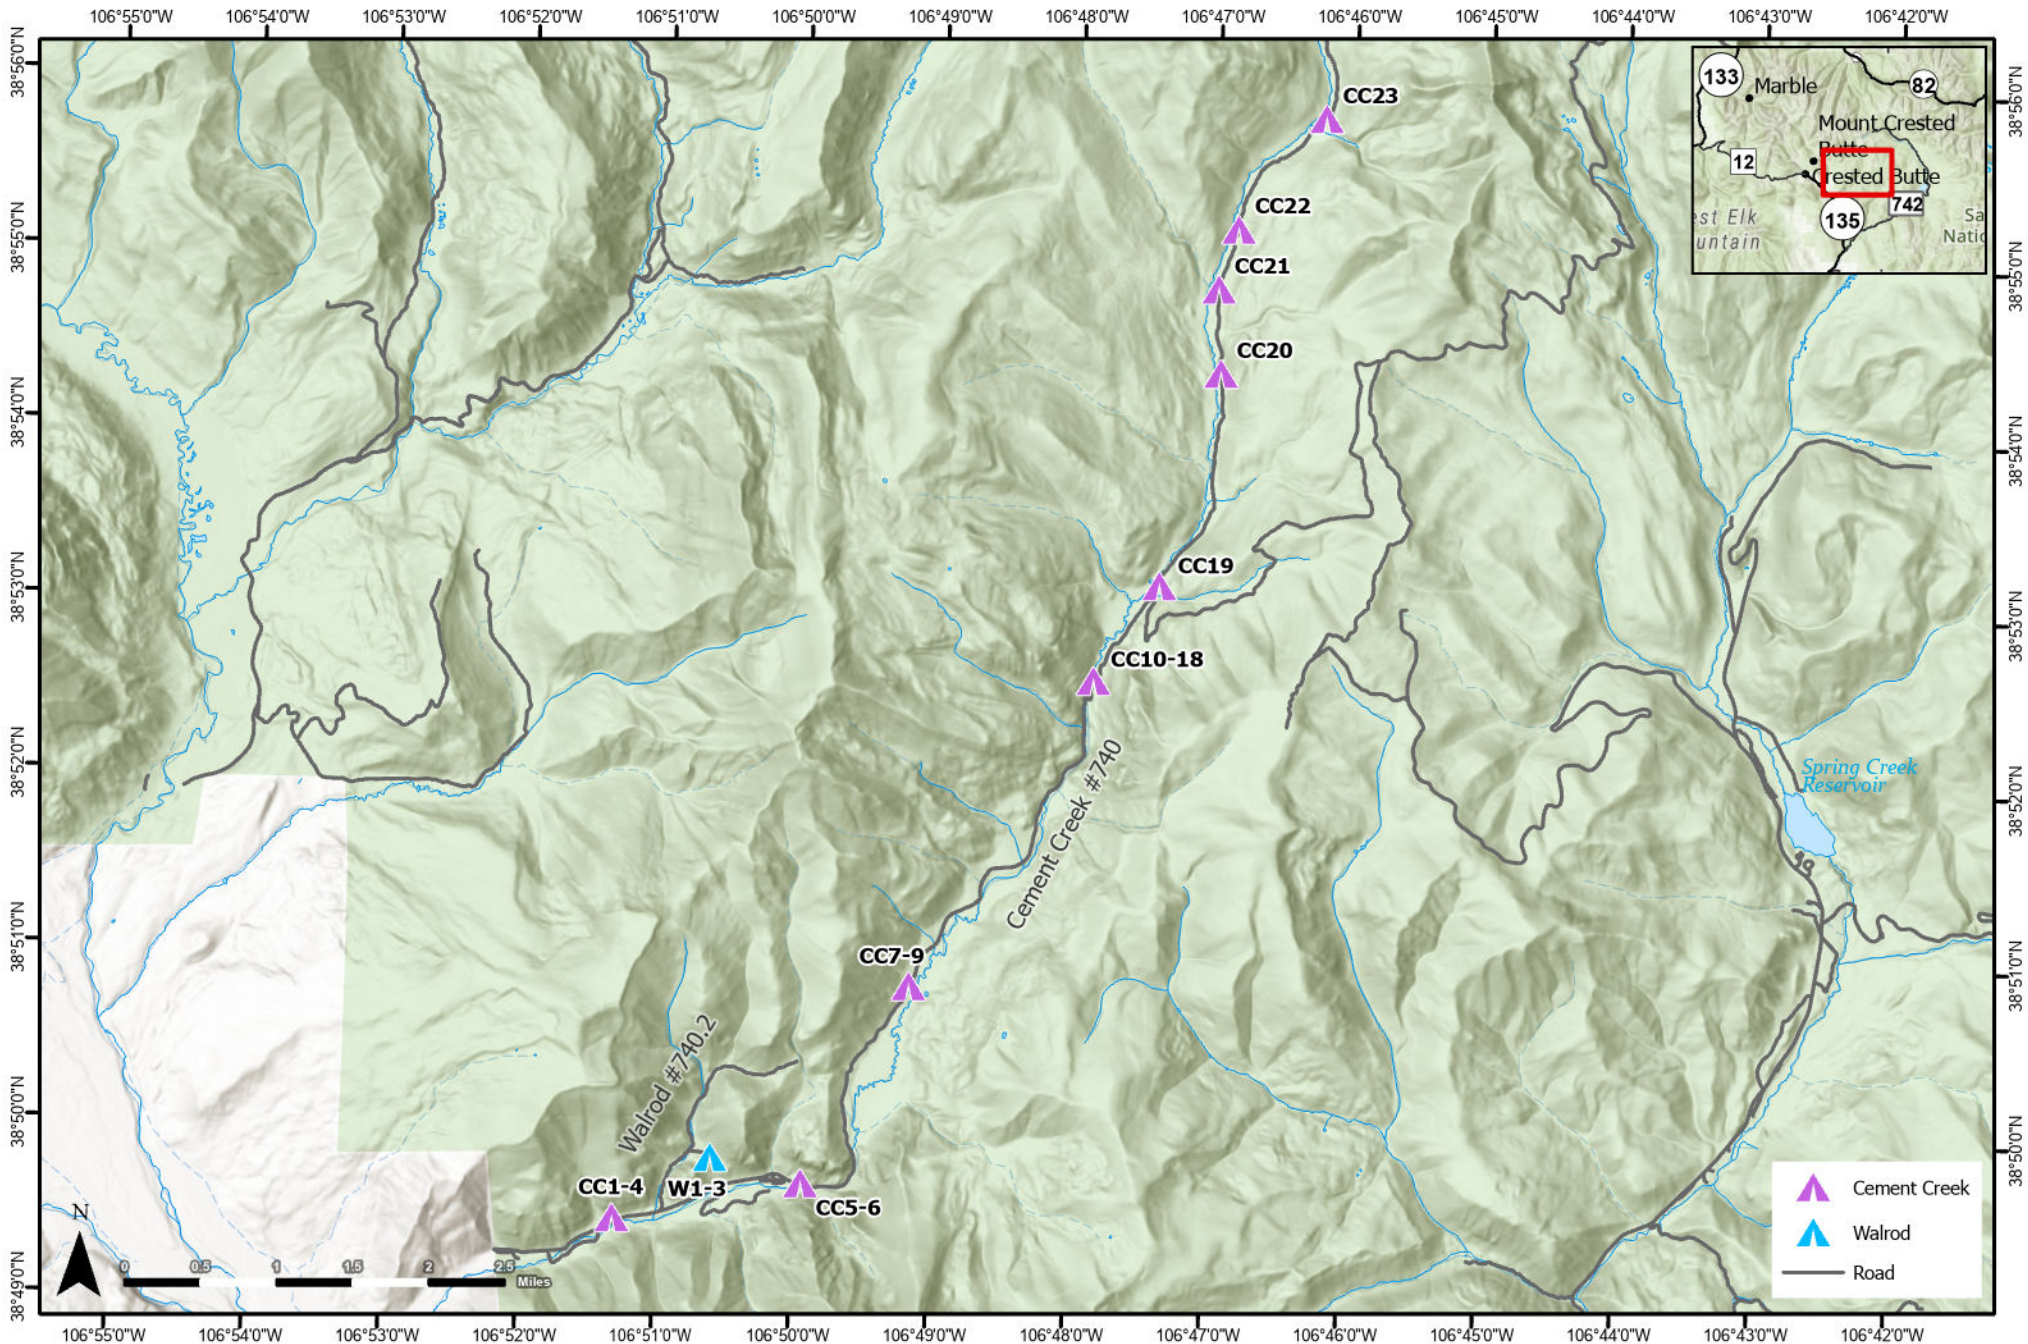

# Crested Butte Designated Camping: Cement Creek Sites

Rocky Mountain Region | Grand Mesa, Uncompahgre and Gunnison National Forests

NAD 1983 UTM Zone 13N

4/4/2024

USDA is an equal opportunity provider, employer and lender

This product is reproduced from geospatial information prepared by the USDA Forest Service. Geospatial information and GIS product accuracy may vary. Using GIS products for purposes other than those for which they were created may yield inaccurate or misleading results. USDA Forest Service reserves the right to correct, update, modify or replace GIS products without notification