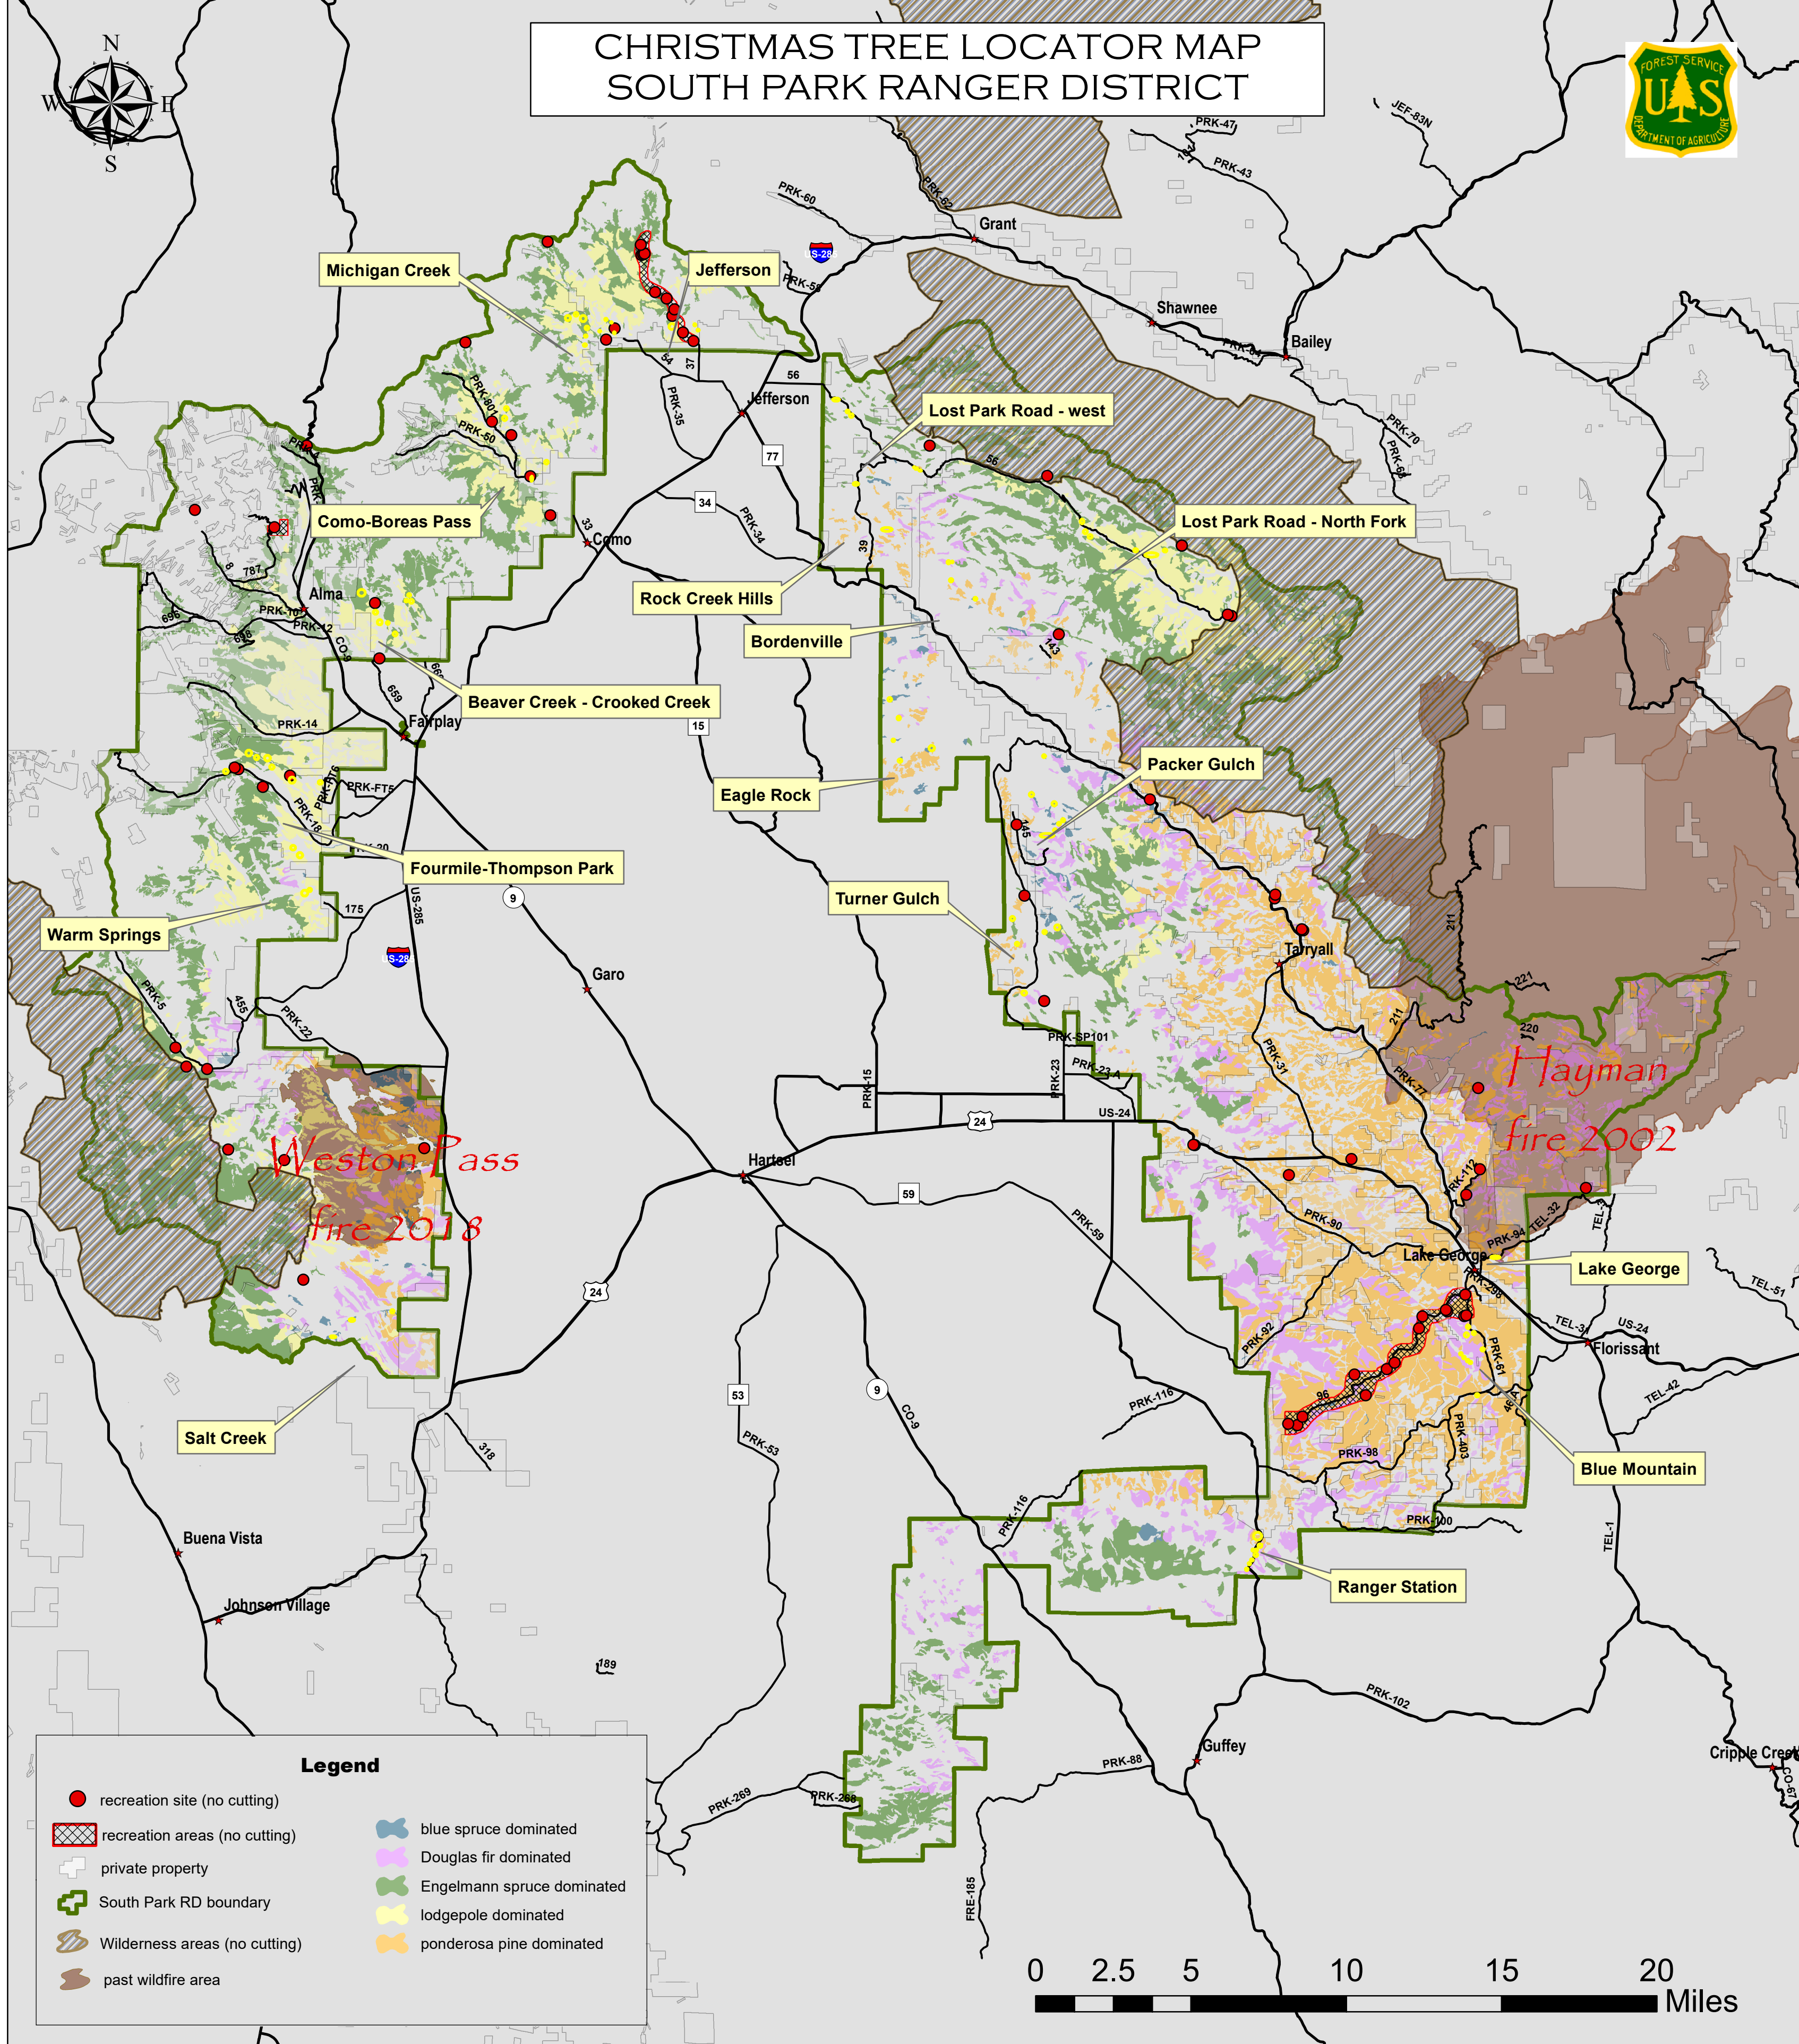

CHRISTMAS TREE LOCATOR MAP SOUTH PARK RANGER DISTRICT

*Drive at your own risk.
Road conditions may vary.
Please stay on legal roads -
Consult the South Park RD Motor Vehicle Use Map
(MVUM) for display of legal roads within the district.
[QR Code to left]*

Questions? Contact:
South Park Ranger District
320 US HWY 285/PO BOX 219
Fairplay, CO 80440
719-836-2031
https://www.fs.usda.gov/detail/psicc/about-forest/offices/?cid=fsm9_032763

This product is reproduced from geospatial information prepared by the U.S. Department of Agriculture, Forest Service. GIS data and product accuracy may vary. They may be developed from sources of differing accuracy, accurate only at certain scales, based on modeling or interpretation, incomplete while being created or revised, etc. Using GIS products for purposes other than for which they were created, may yield inaccurate or misleading results. The Forest Service reserves the right to correct, update, modify, or replace, GIS products "based on new inventories, new or revised information, and if necessary in conjunction with other federal, state or local public agencies or the public in general as required by policy or regulation. Previous recipients of the products may not be notified unless required by policy or regulation". For more information, contact the Pike and San Isabel National Forests, Comanche and Cimarron National Grasslands Supervisor Office at (719) 553-1400.