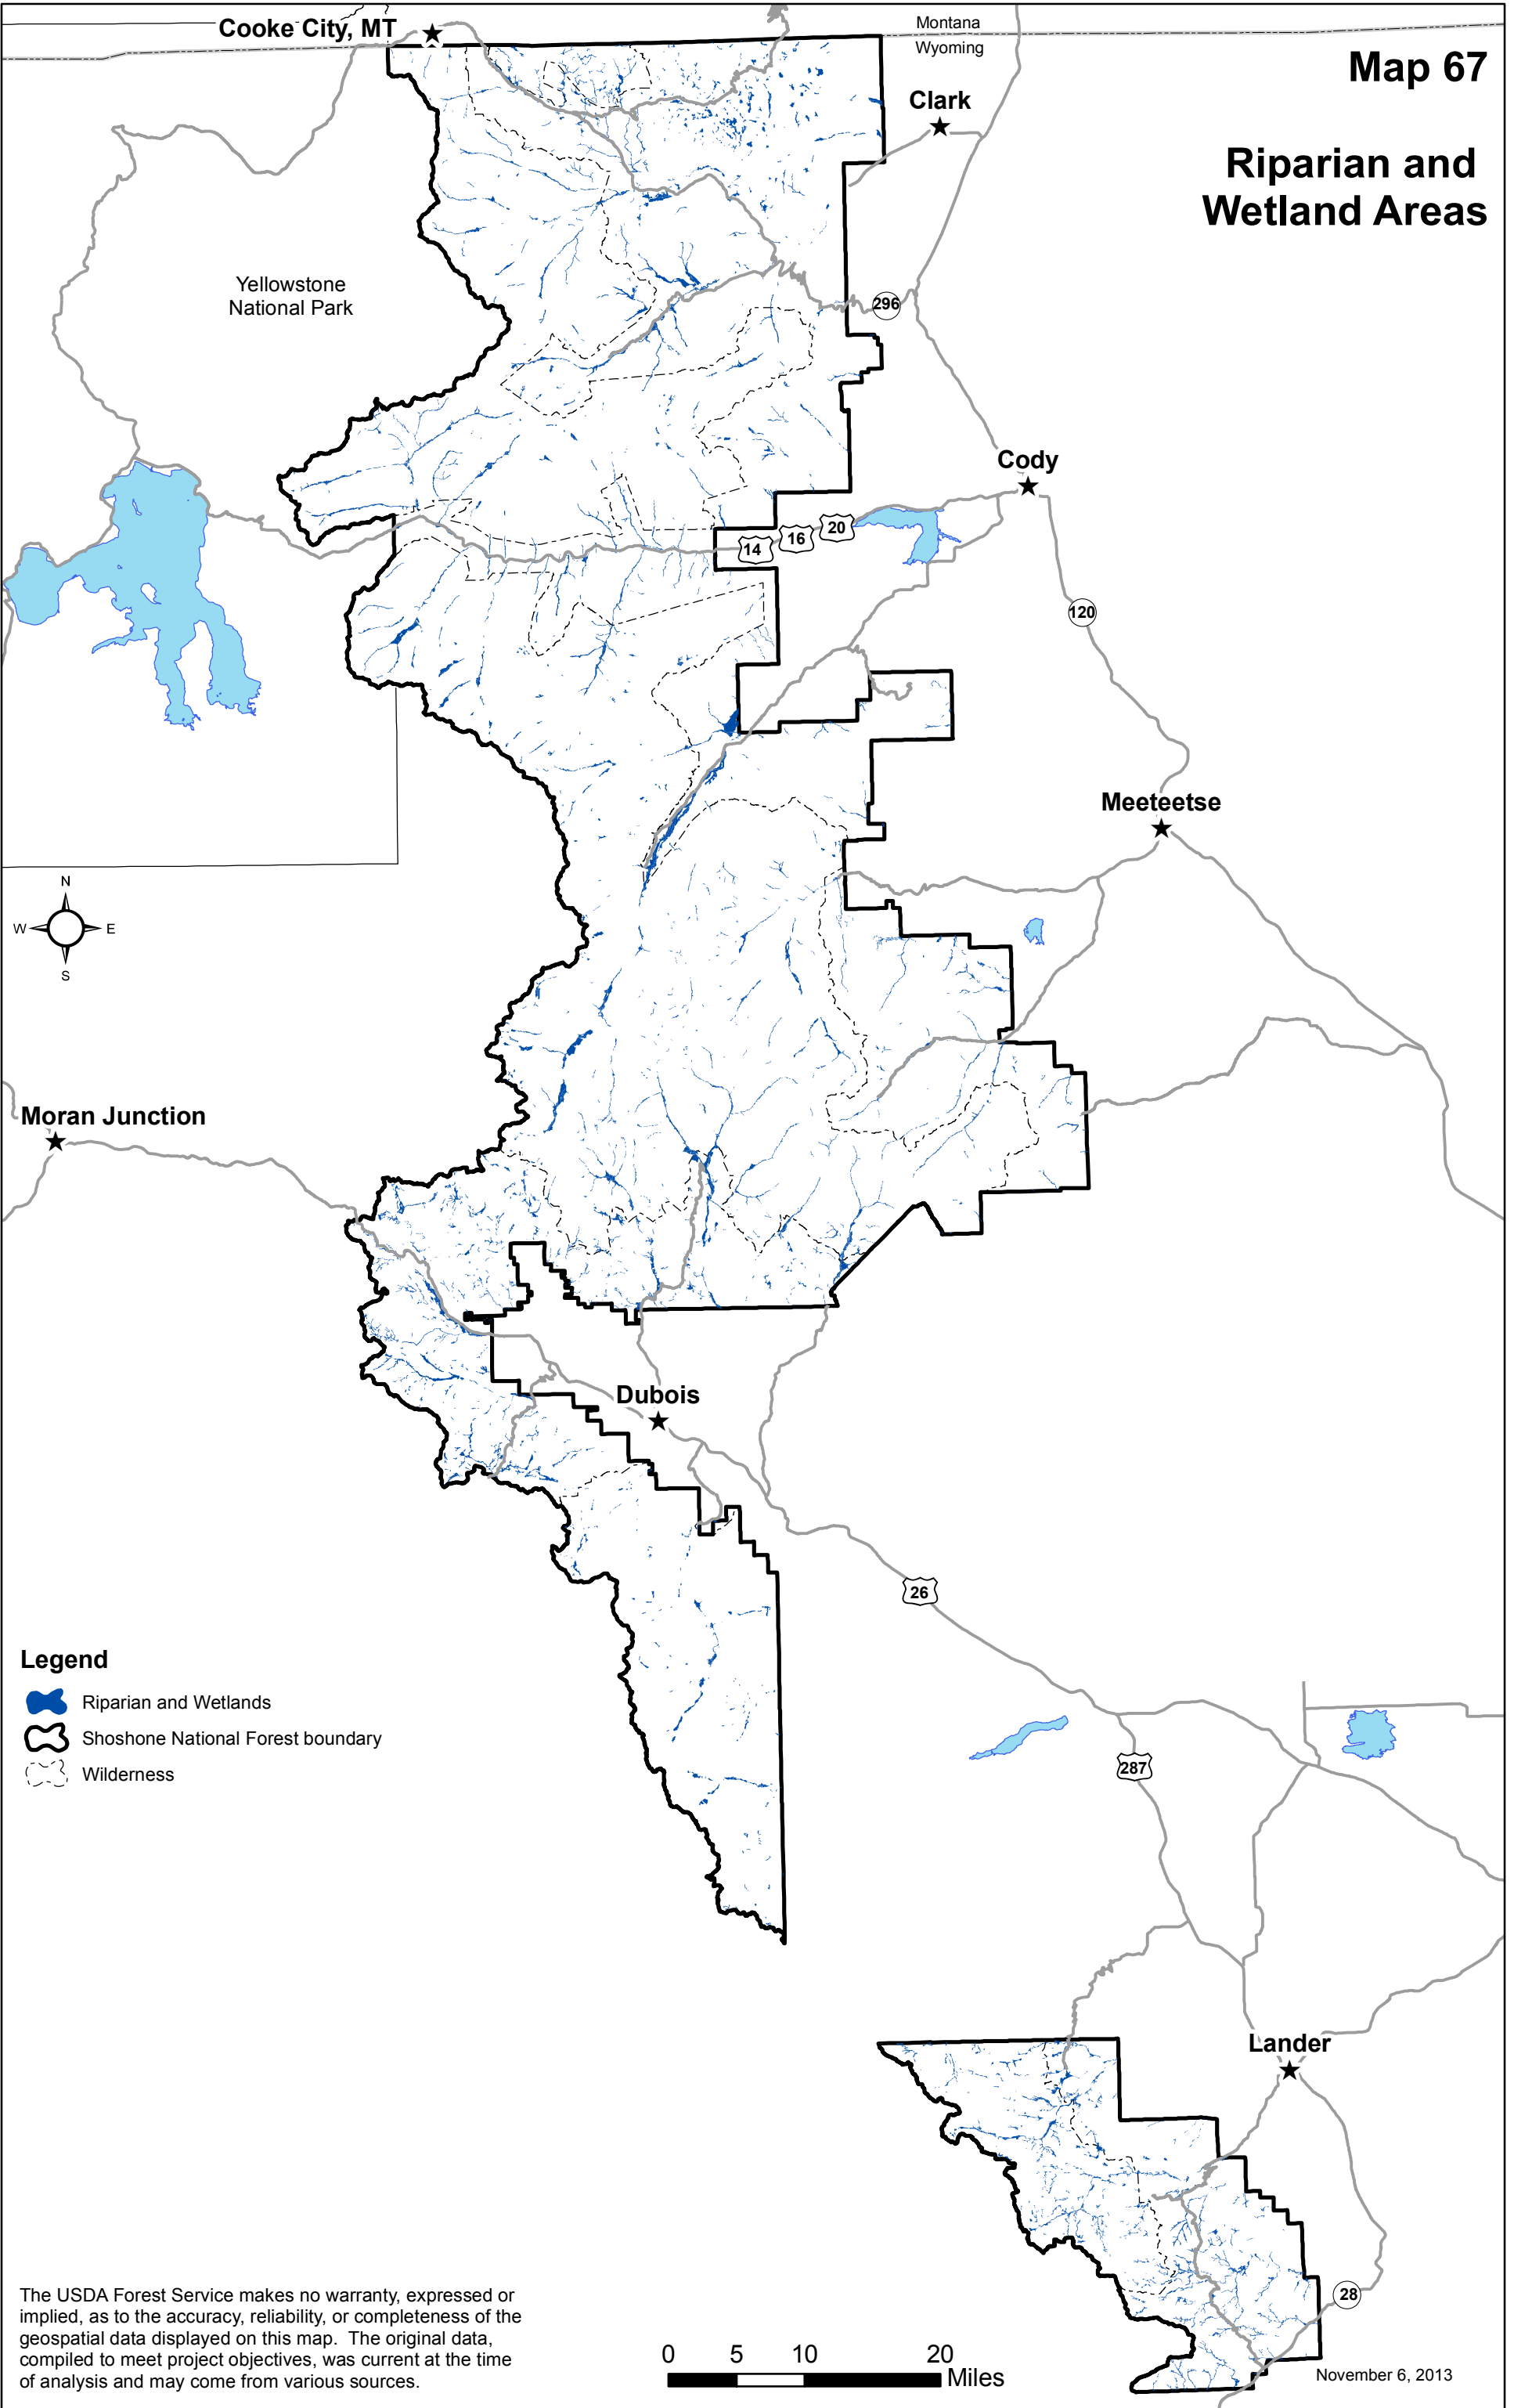

# Riparian and Wetland Areas

### Legend

-  Riparian and Wetlands
-  Shoshone National Forest boundary
-  Wilderness

The USDA Forest Service makes no warranty, expressed or implied, as to the accuracy, reliability, or completeness of the geospatial data displayed on this map. The original data, compiled to meet project objectives, was current at the time of analysis and may come from various sources.

0 5 10 20 Miles

November 6, 2013