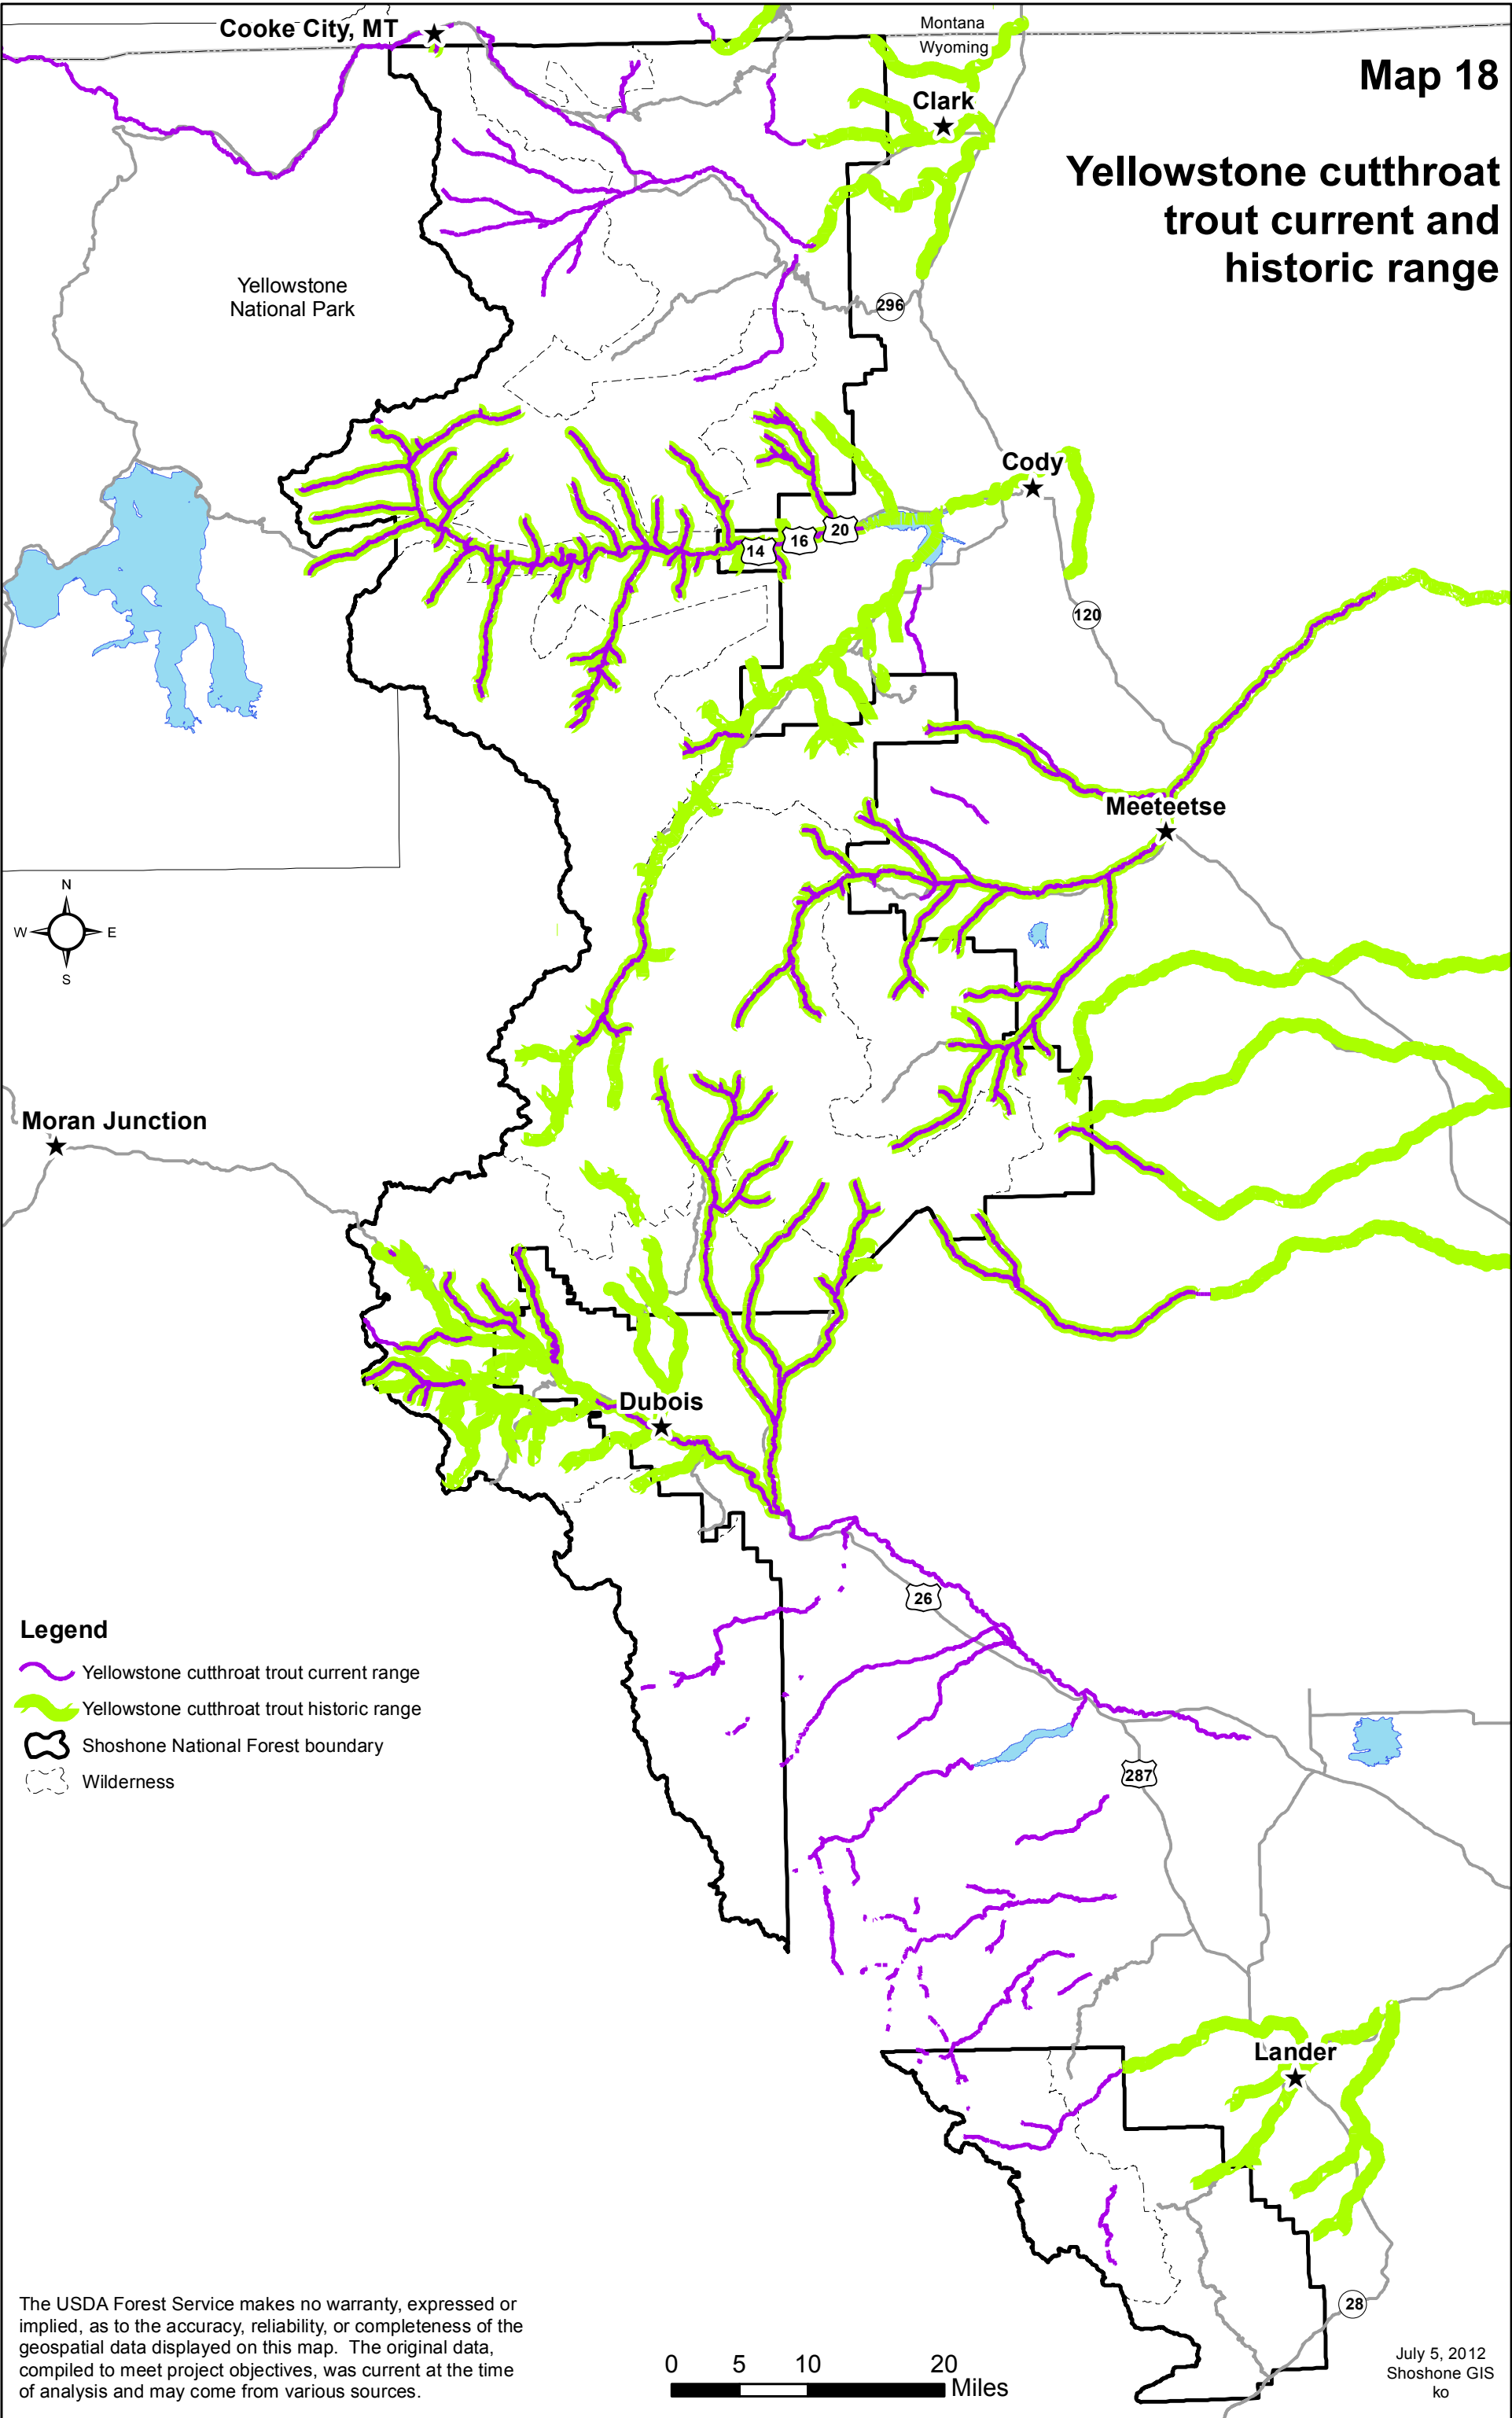

Yellowstone cutthroat trout current and historic range

Legend

- Yellowstone cutthroat trout current range
- Yellowstone cutthroat trout historic range
- Shoshone National Forest boundary
- Wilderness

The USDA Forest Service makes no warranty, expressed or implied, as to the accuracy, reliability, or completeness of the geospatial data displayed on this map. The original data, compiled to meet project objectives, was current at the time of analysis and may come from various sources.