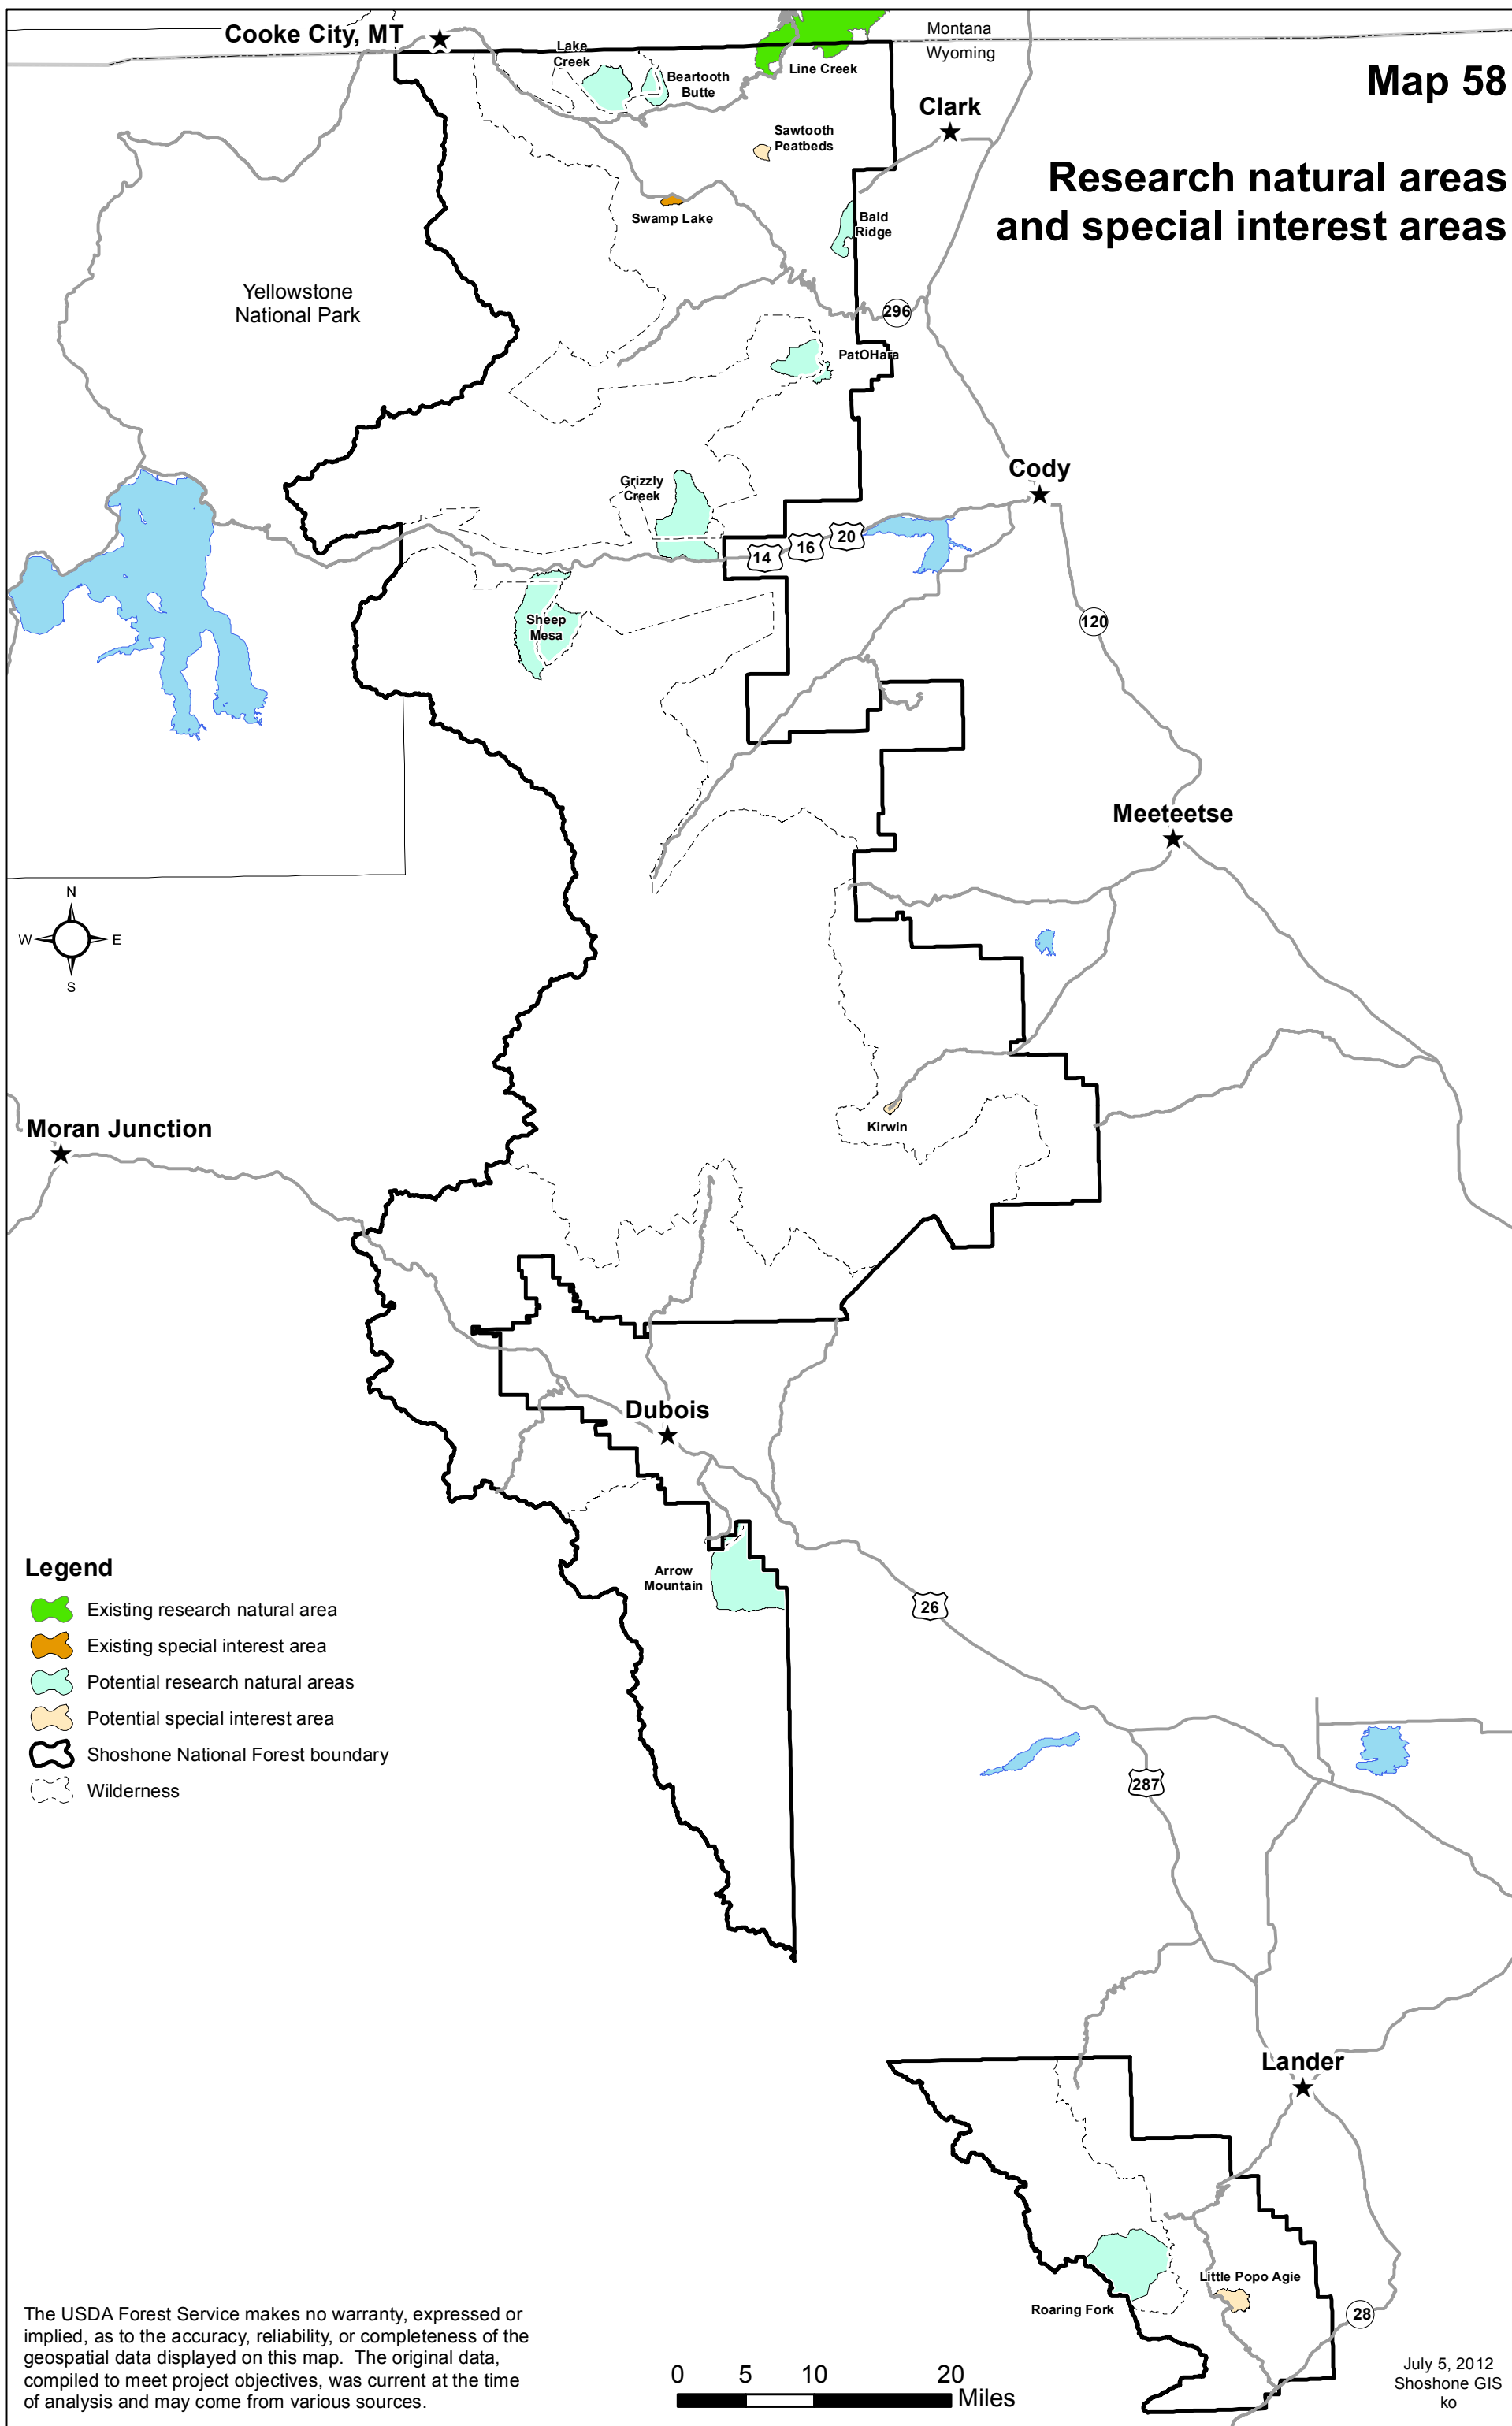

Research natural areas and special interest areas

Legend

- Existing research natural area
- Existing special interest area
- Potential research natural areas
- Potential special interest area
- Shoshone National Forest boundary
- Wilderness

The USDA Forest Service makes no warranty, expressed or implied, as to the accuracy, reliability, or completeness of the geospatial data displayed on this map. The original data, compiled to meet project objectives, was current at the time of analysis and may come from various sources.

0 5 10 20 Miles

July 5, 2012
Shoshone GIS
ko