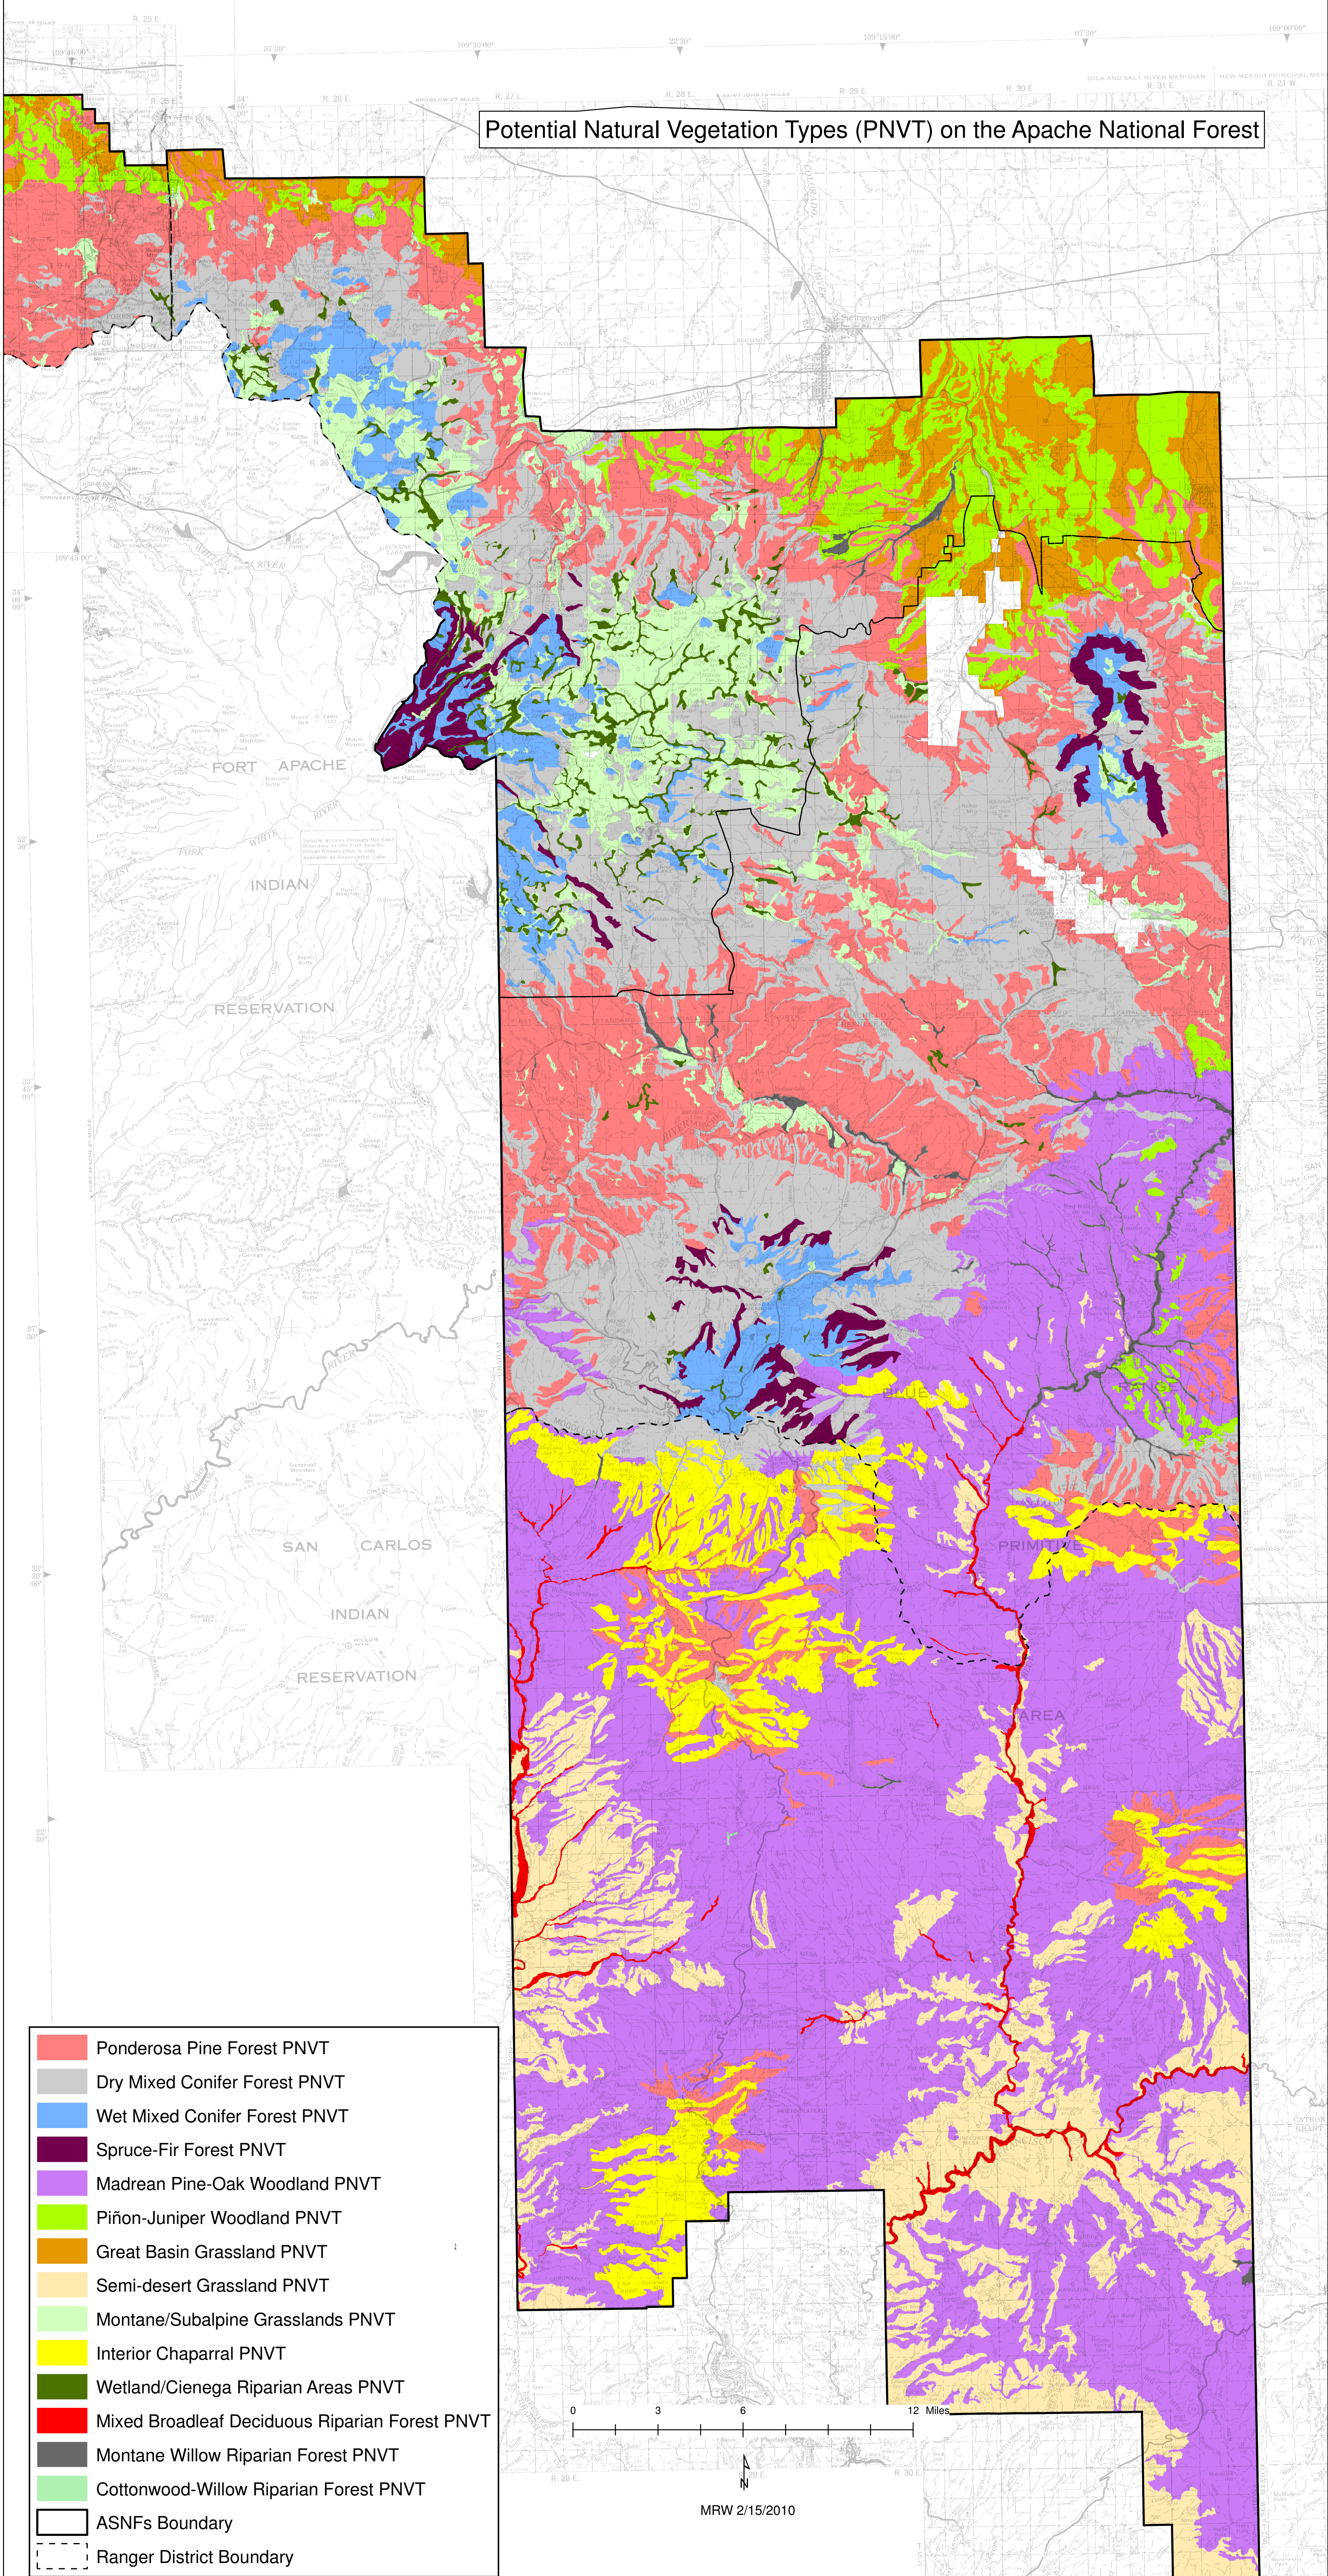

Potential Natural Vegetation Types (PNVT) on the Apache National Forest

- Ponderosa Pine Forest PNVT
- Dry Mixed Conifer Forest PNVT
- Wet Mixed Conifer Forest PNVT
- Spruce-Fir Forest PNVT
- Madrean Pine-Oak Woodland PNVT
- Piñon-Juniper Woodland PNVT
- Great Basin Grassland PNVT
- Semi-desert Grassland PNVT
- Montane/Subalpine Grasslands PNVT
- Interior Chaparral PNVT
- Wetland/Cienega Riparian Areas PNVT
- Mixed Broadleaf Deciduous Riparian Forest PNVT
- Montane Willow Riparian Forest PNVT
- Cottonwood-Willow Riparian Forest PNVT
- ASNFs Boundary
- Ranger District Boundary

MRW 2/15/2010