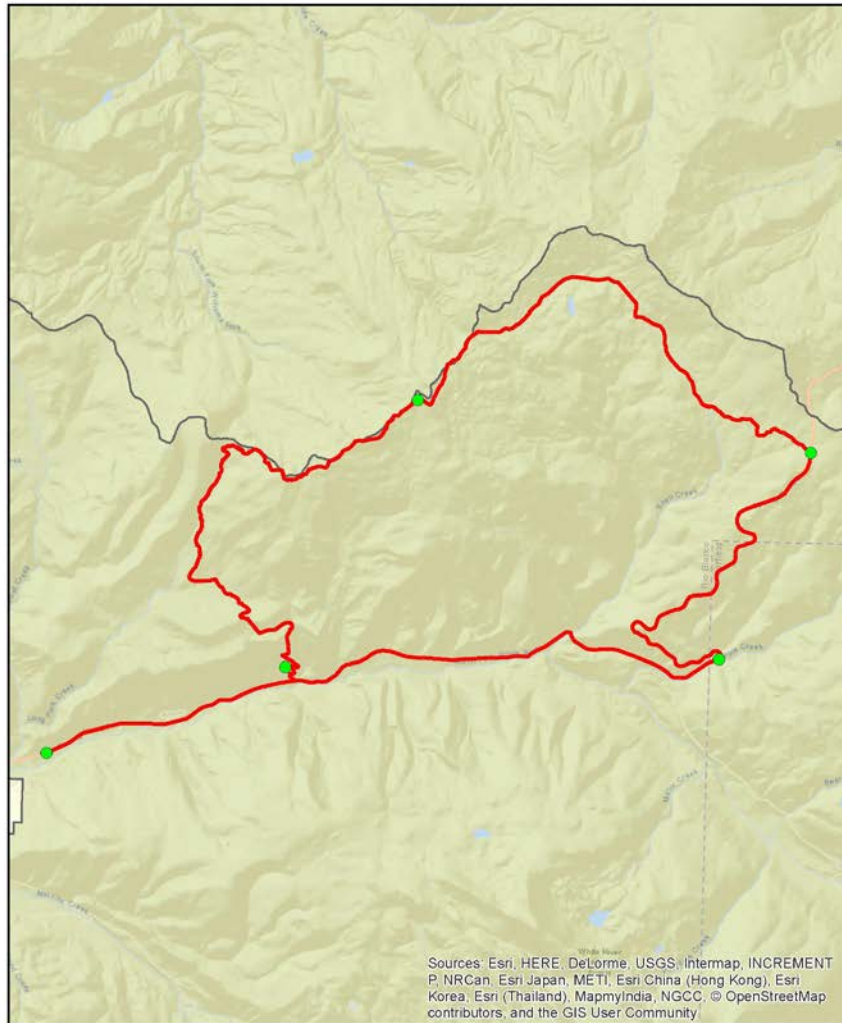

Event Name: **James Sizemore Poker Ride & Fun Day**

Permittee: Mike Sizemore

Timing: Winter Event

Event Type: Snowmobile Ride

Participants: 200 Spectators: 0

Proposed NFS Land: Lost Creek parking area at the end of County Road 8, as well as multiple NFS over-snow routes (see map below)

Sizemore Snowmobile Poker Run

Legend

- SizemorePokerRun_Route1_AidStations
- SizemorePokerRun_Route1