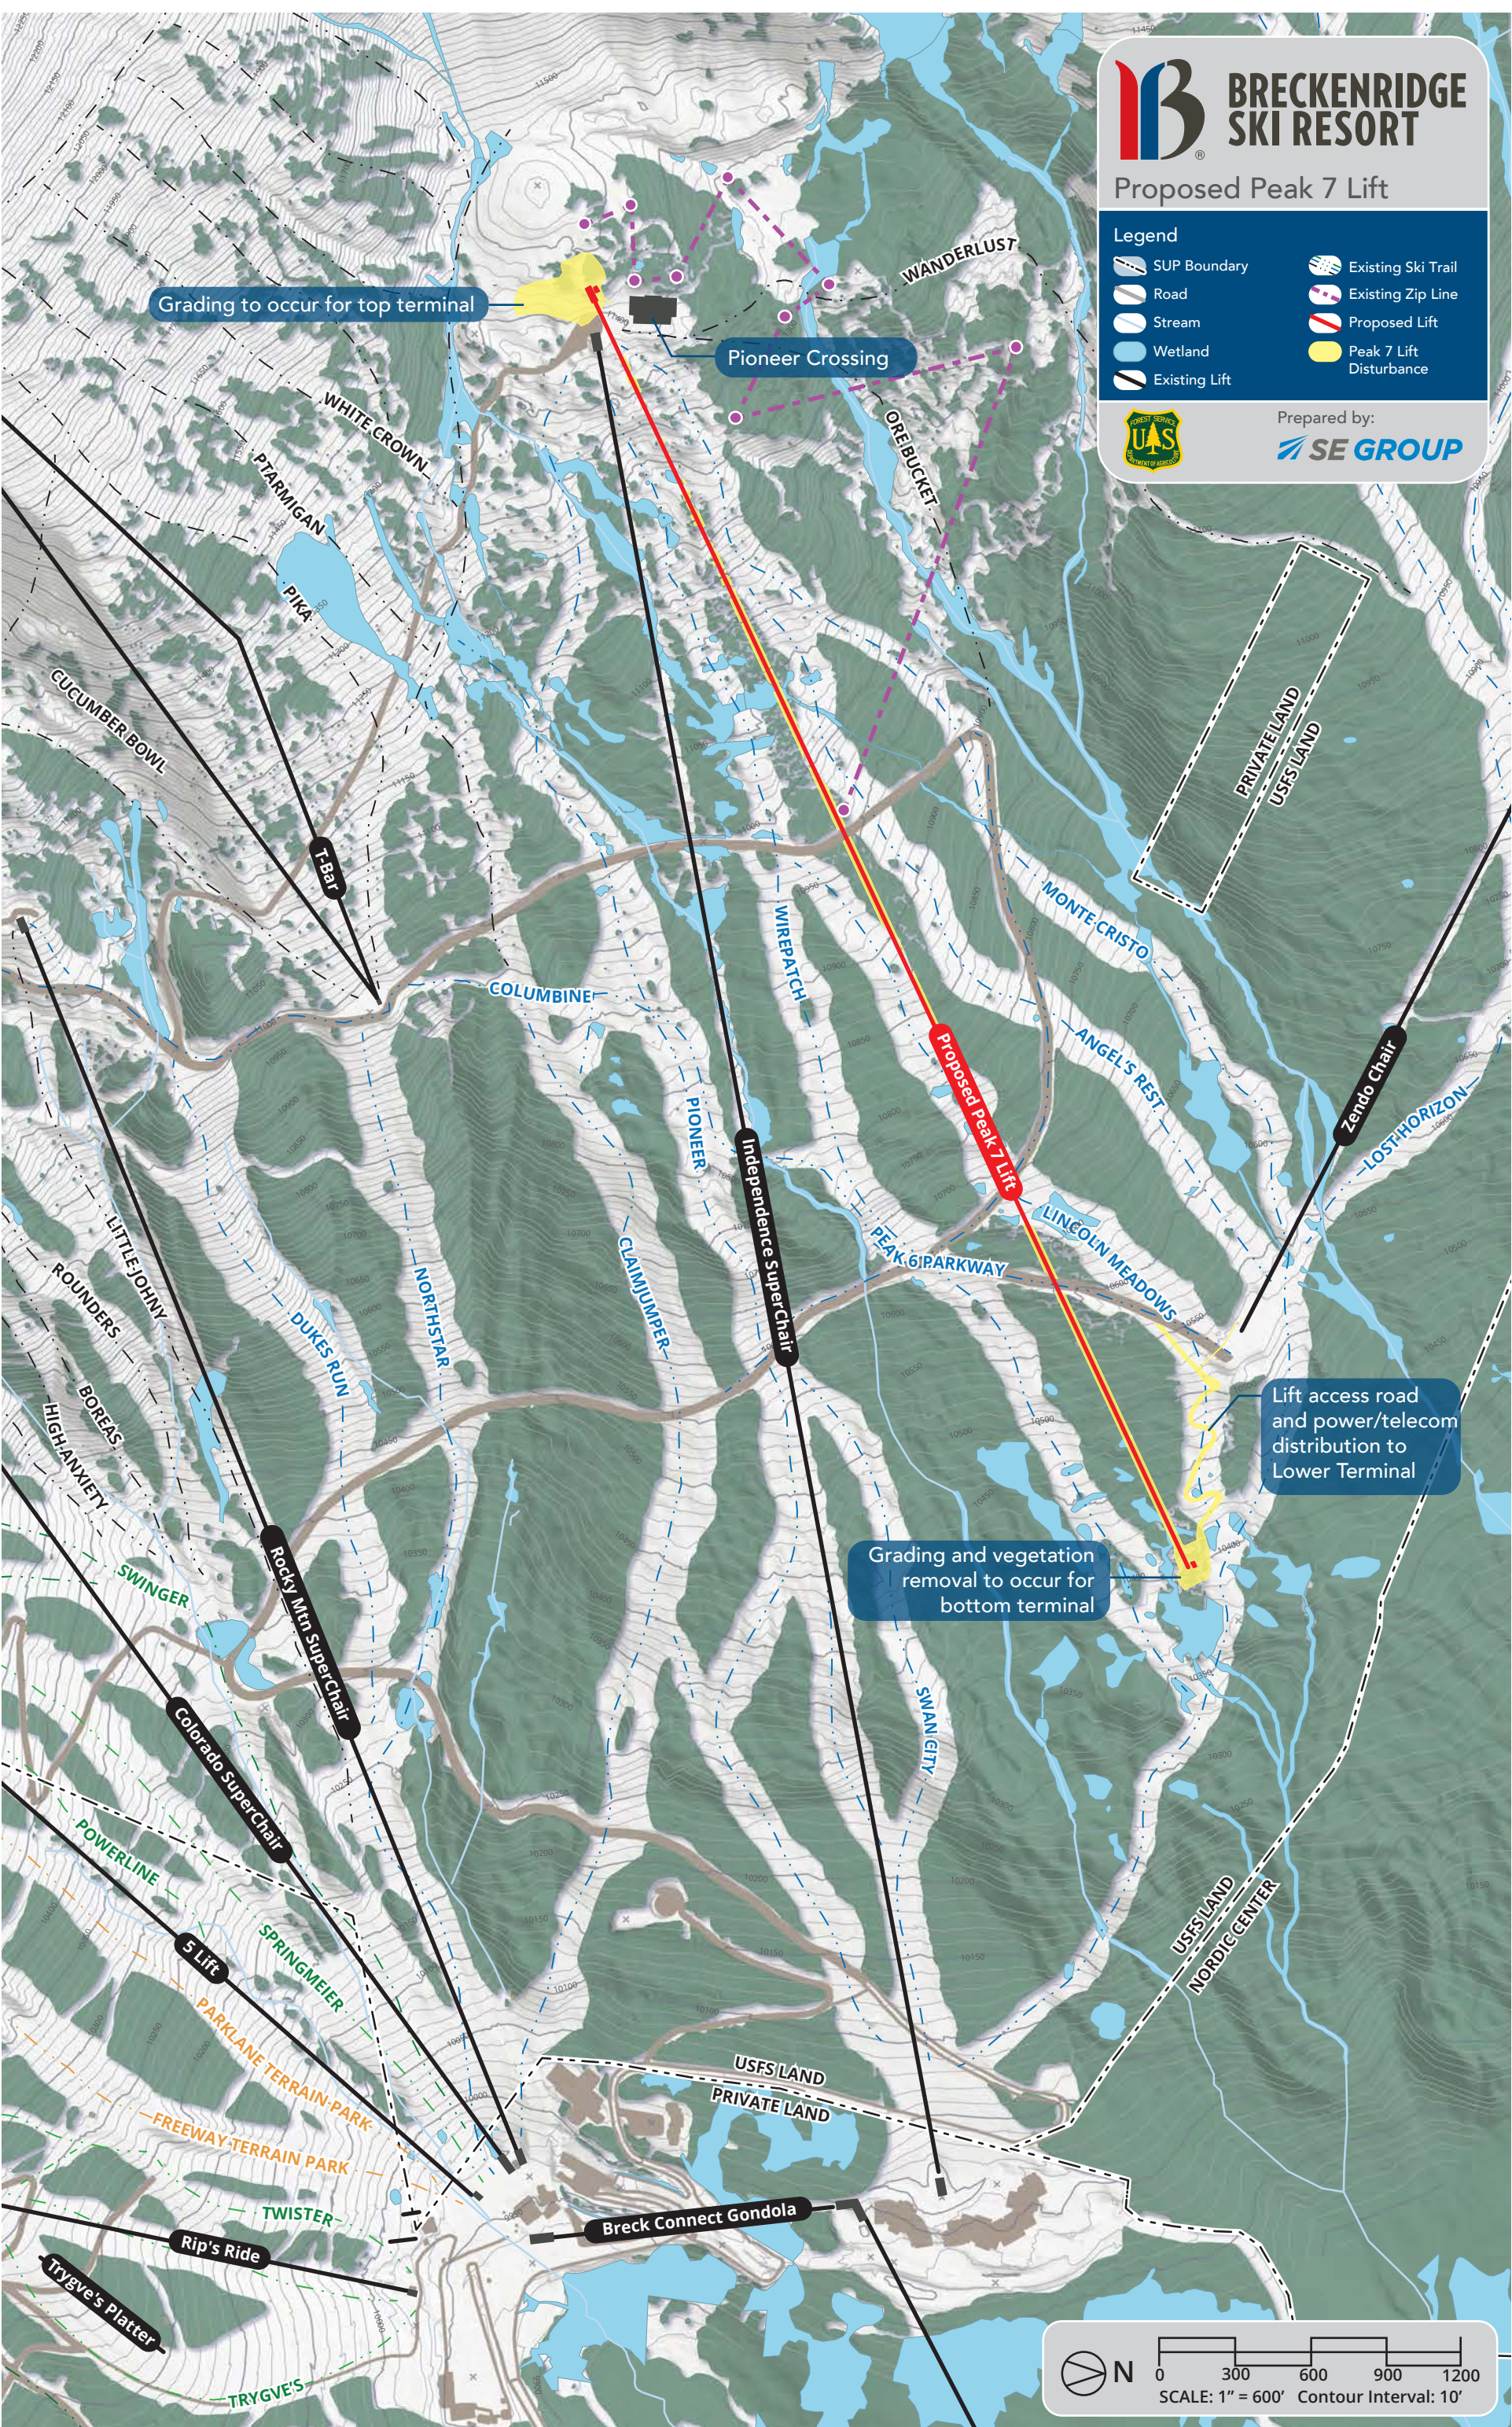

Proposed Peak 7 Lift

- Legend**
- SUP Boundary
 - Road
 - Stream
 - Wetland
 - Existing Lift
 - Existing Ski Trail
 - Existing Zip Line
 - Proposed Lift
 - Peak 7 Lift Disturbance

Prepared by:

Grading to occur for top terminal

Pioneer Crossing

Proposed Peak 7 Lift

Lift access road and power/telecom distribution to Lower Terminal

Grading and vegetation removal to occur for bottom terminal