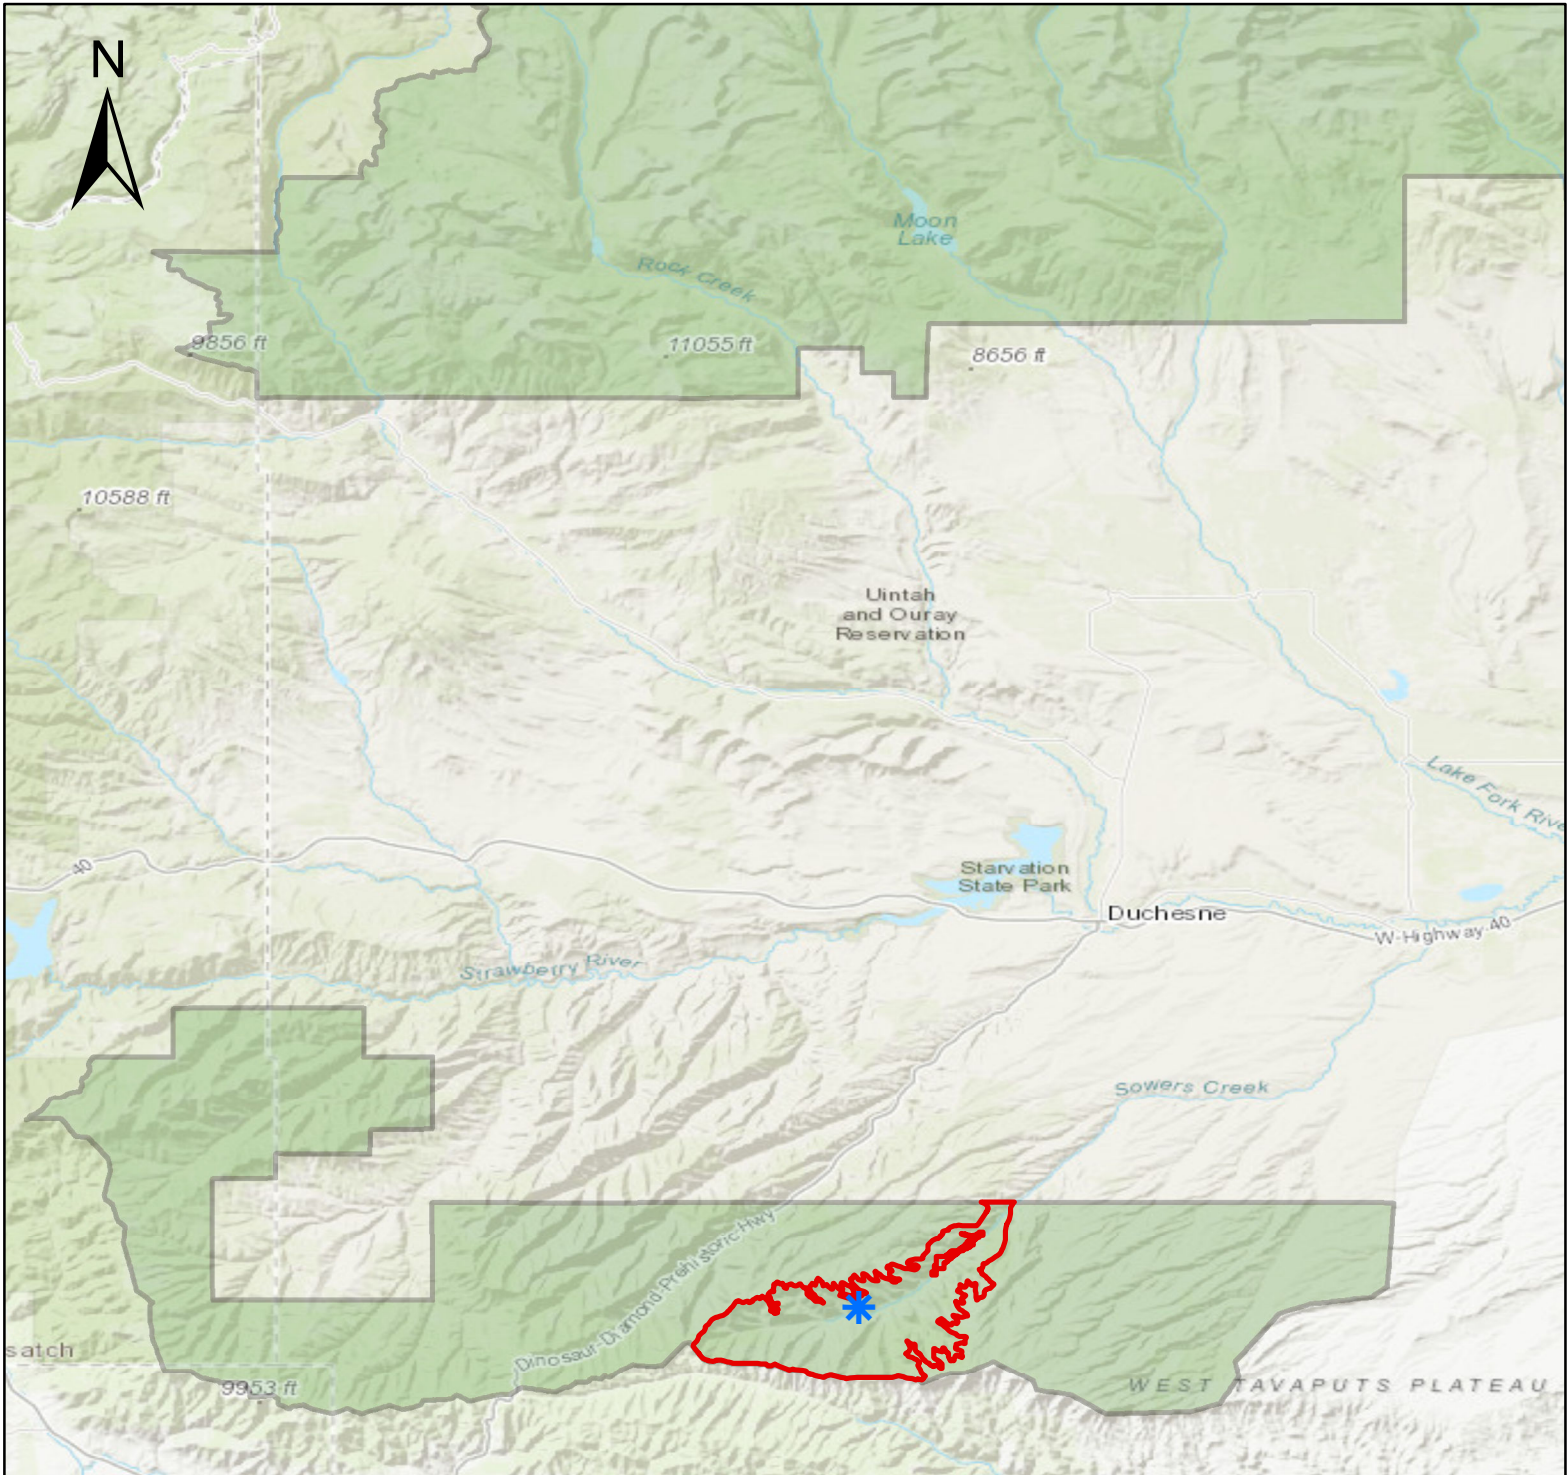

Revised Duchesne/Roosevelt District Wide Range Improvement Project Vicinity Map

Legend

-  Project Area
-  Sowers Canyon Allotment
-  Ashley Forest Boundary

7/10/2019 T. IRISH

Users need to exercise caution regarding the accuracy of these data. The source scales and vintage may vary. The USFS provides no warranty, nor accepts any liability from any incomplete, or misleading use of these data. This map is not meant for navigation purposes.