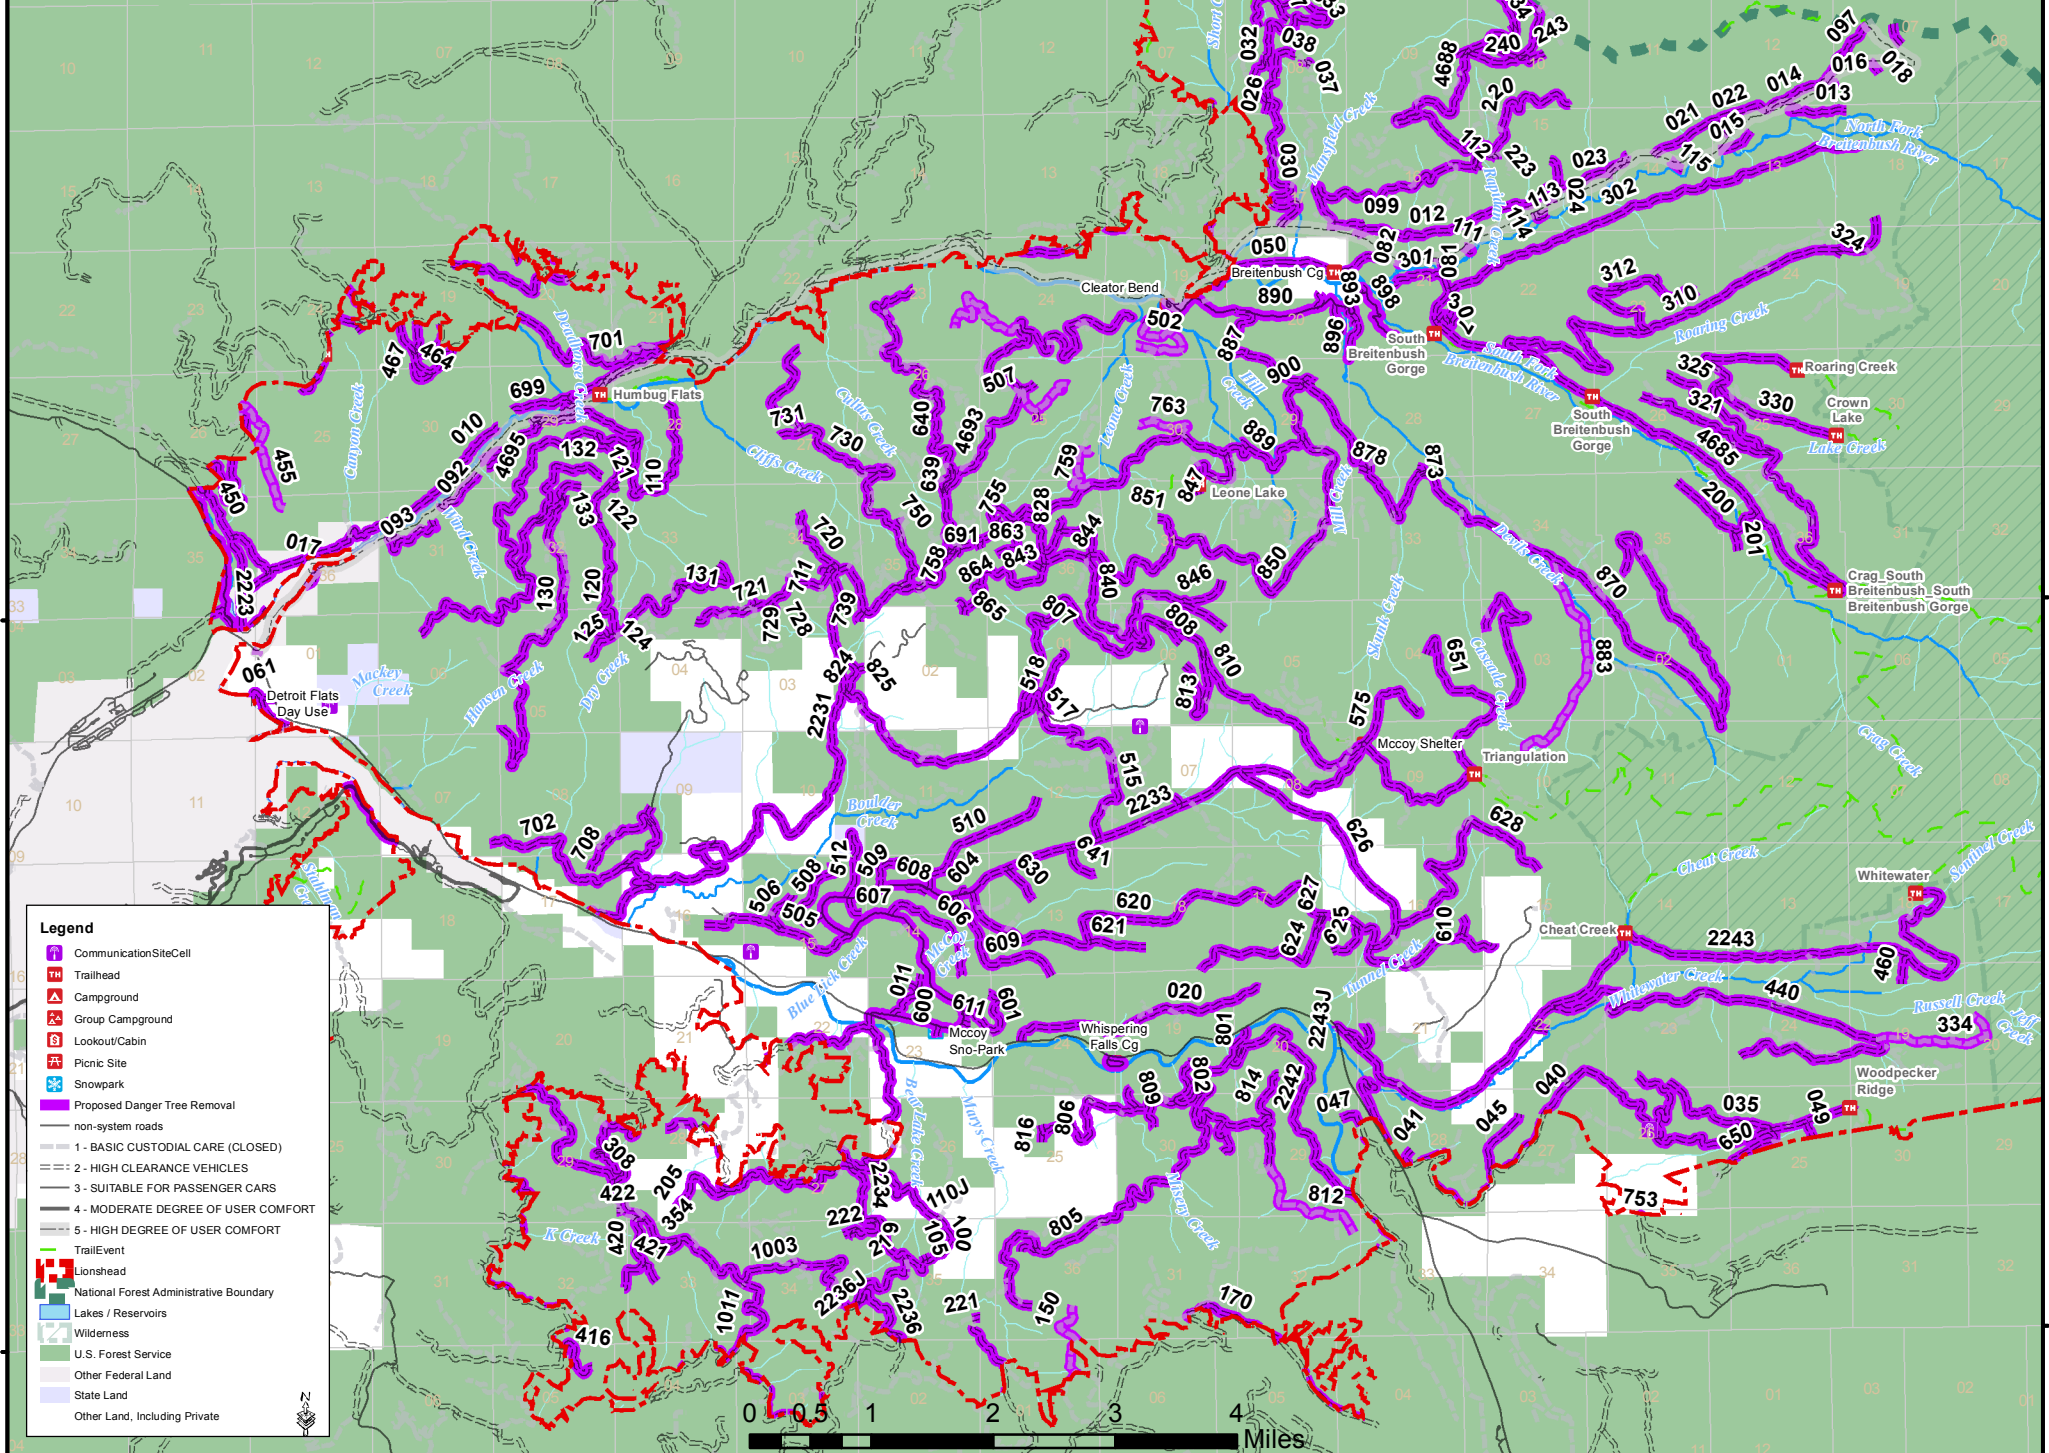

Willamette 2020 Fires Roadside Tree Reduction Project Lions Head Fire

Legend

- CommunicationSiteCell
- Trailhead
- Campground
- Group Campground
- Lookout/Cabin
- Picnic Site
- Snowpark
- Proposed Danger Tree Removal
- non-system roads
- 1- BASIC CUSTODIAL CARE (CLOSED)
- 2- HIGH CLEARANCE VEHICLES
- 3- SUITABLE FOR PASSENGER CARS
- 4- MODERATE DEGREE OF USER COMFORT
- 5- HIGH DEGREE OF USER COMFORT
- TrailEvent
- Lionshead
- National Forest Administrative Boundary
- Lakes / Reservoirs
- Wilderness
- U.S. Forest Service
- Other Federal Land
- State Land
- Other Land, Including Private

0 0.5 1 2 3 4 Miles