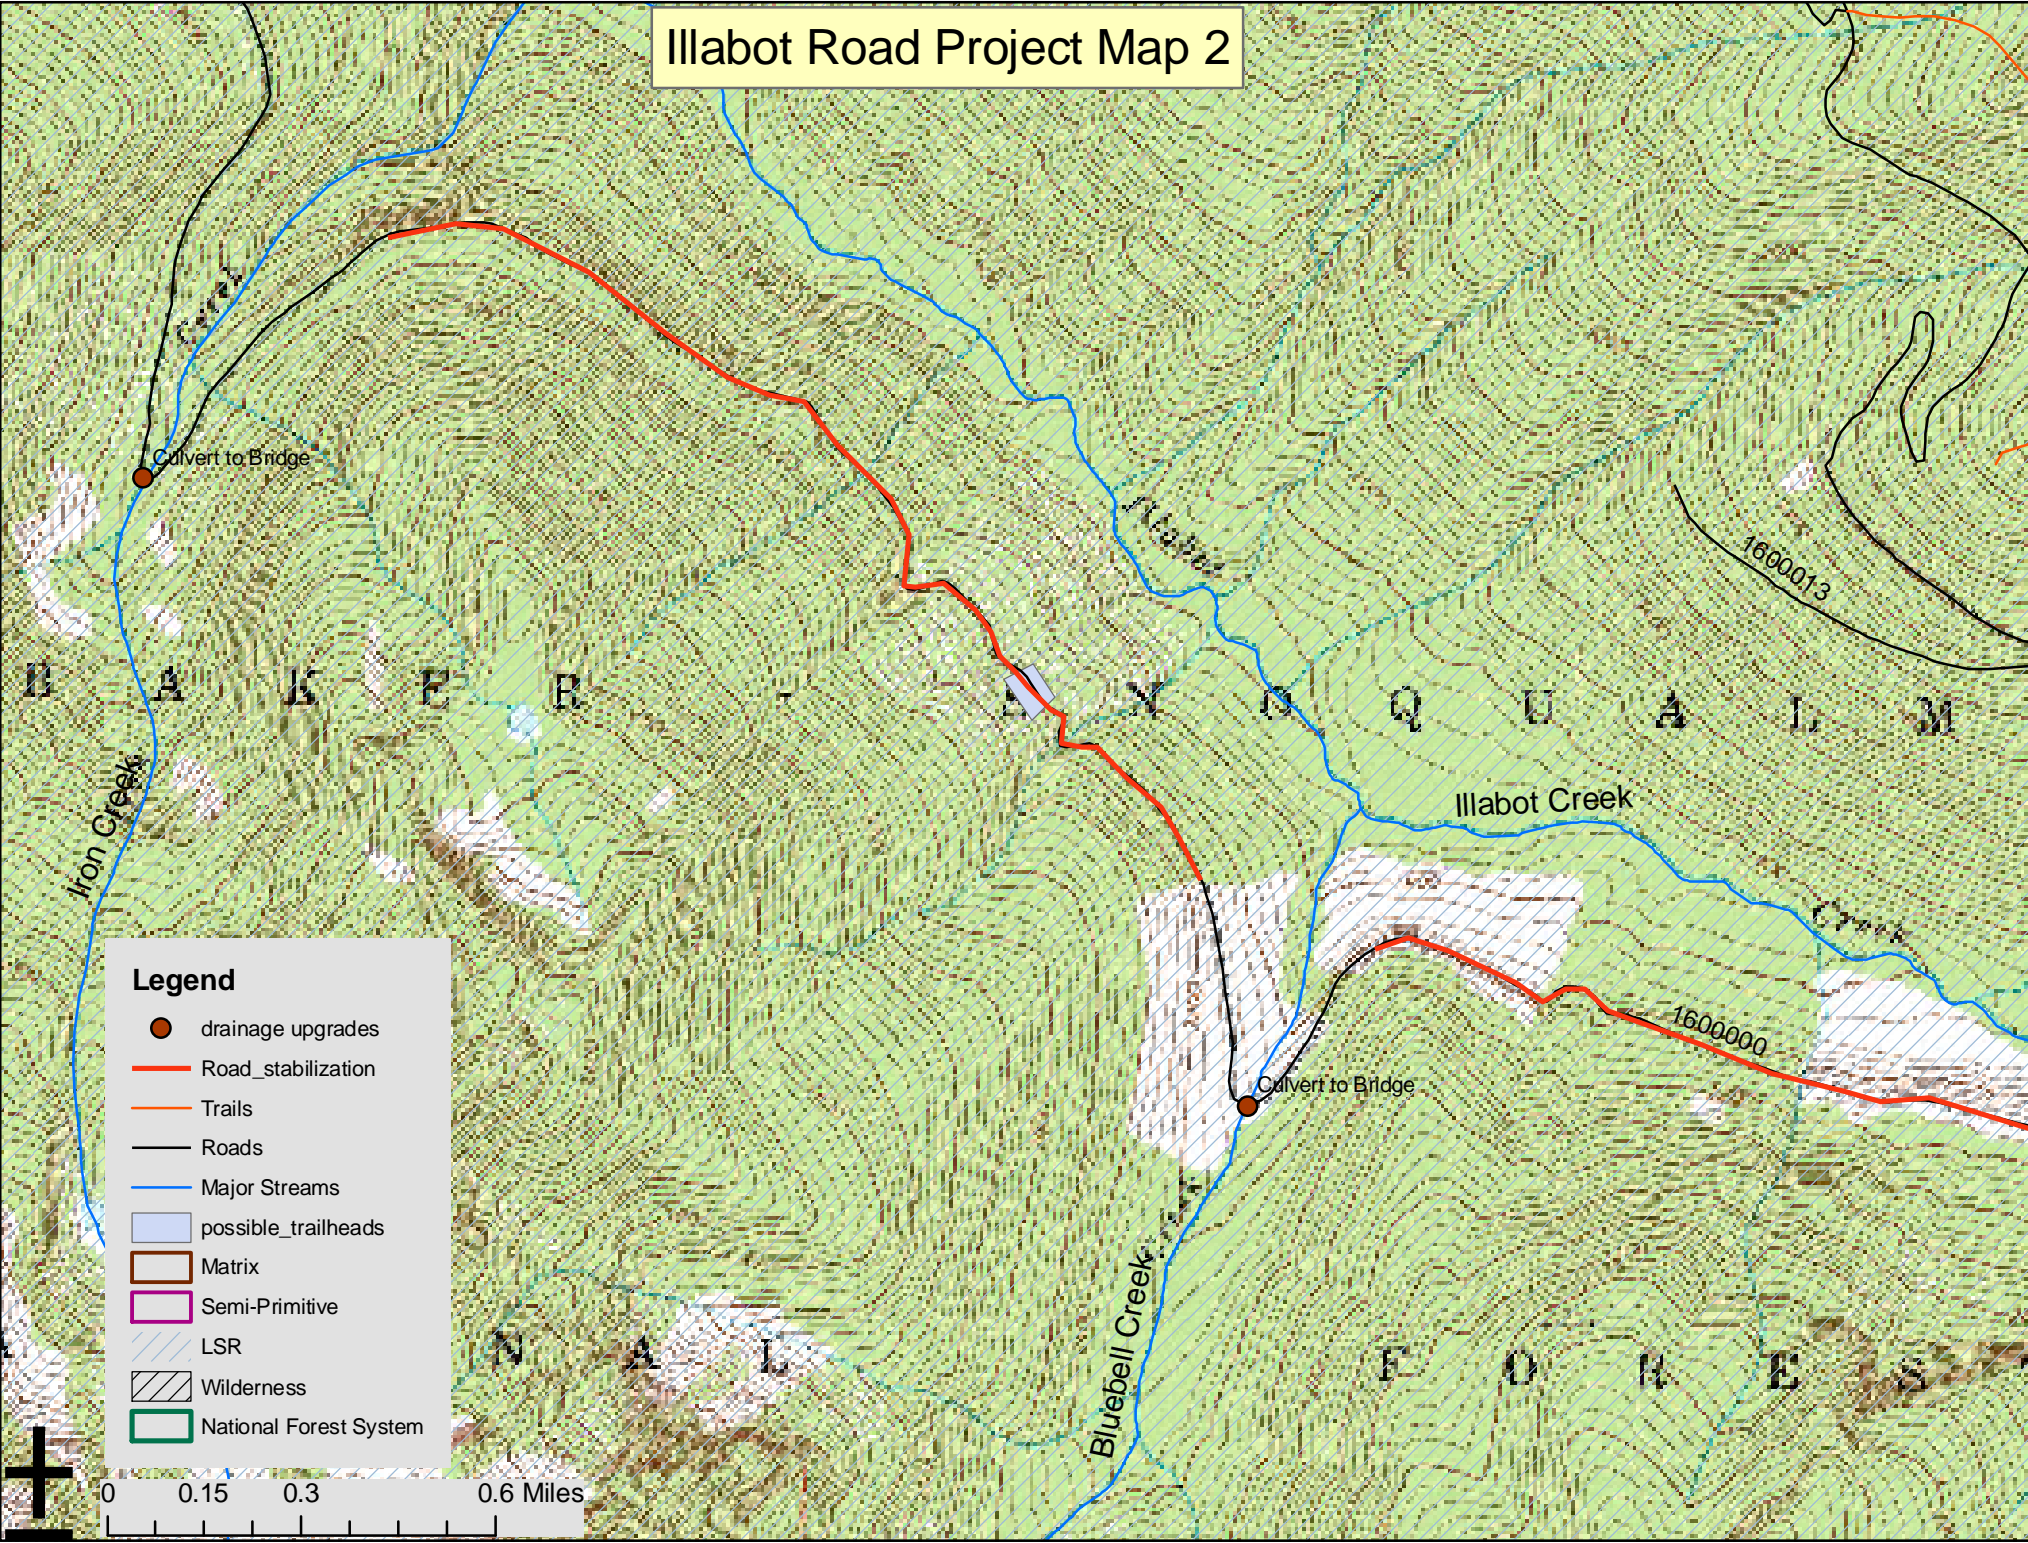

# Illabot Road Project Map 2

## Legend

- drainage upgrades
- Road\_stabilization
- Trails
- Roads
- Major Streams
- possible\_trailheads
- Matrix
- Semi-Primitive
- LSR
- Wilderness
- National Forest System

0 0.15 0.3 0.6 Miles