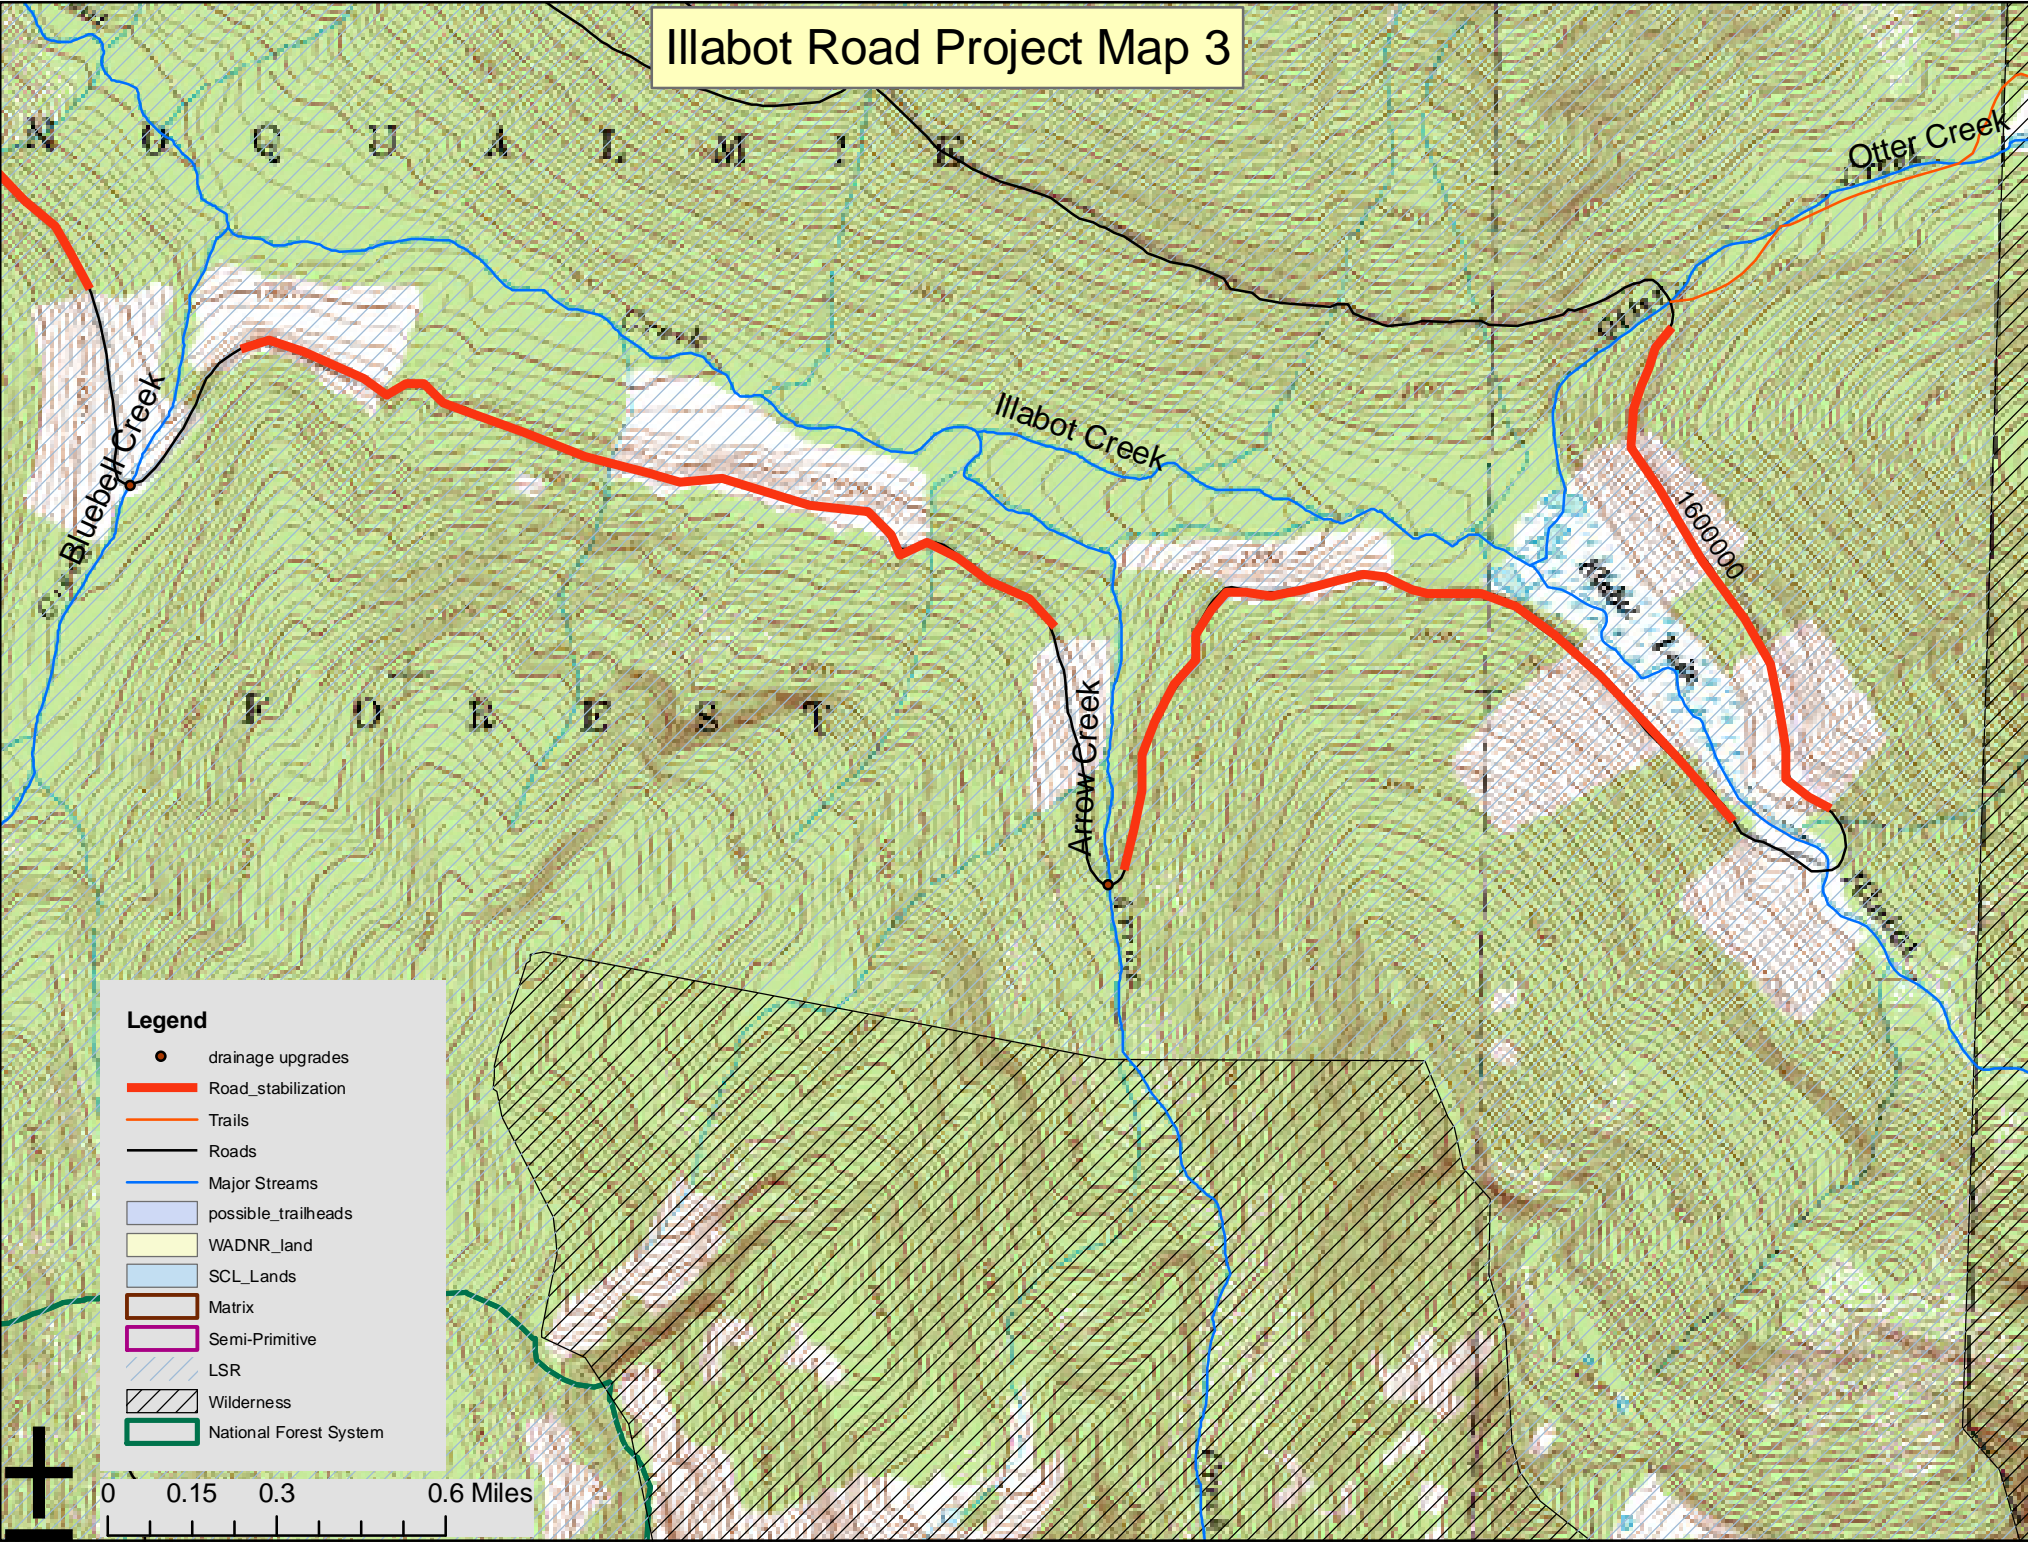

Illabot Road Project Map 3

Legend

- drainage upgrades
- Road_stabilization
- Trails
- Roads
- Major Streams
- possible_trailheads
- WADNR_land
- SCL_Lands
- Matrix
- Semi-Primitive
- LSR
- Wilderness
- National Forest System

0 0.15 0.3 0.6 Miles