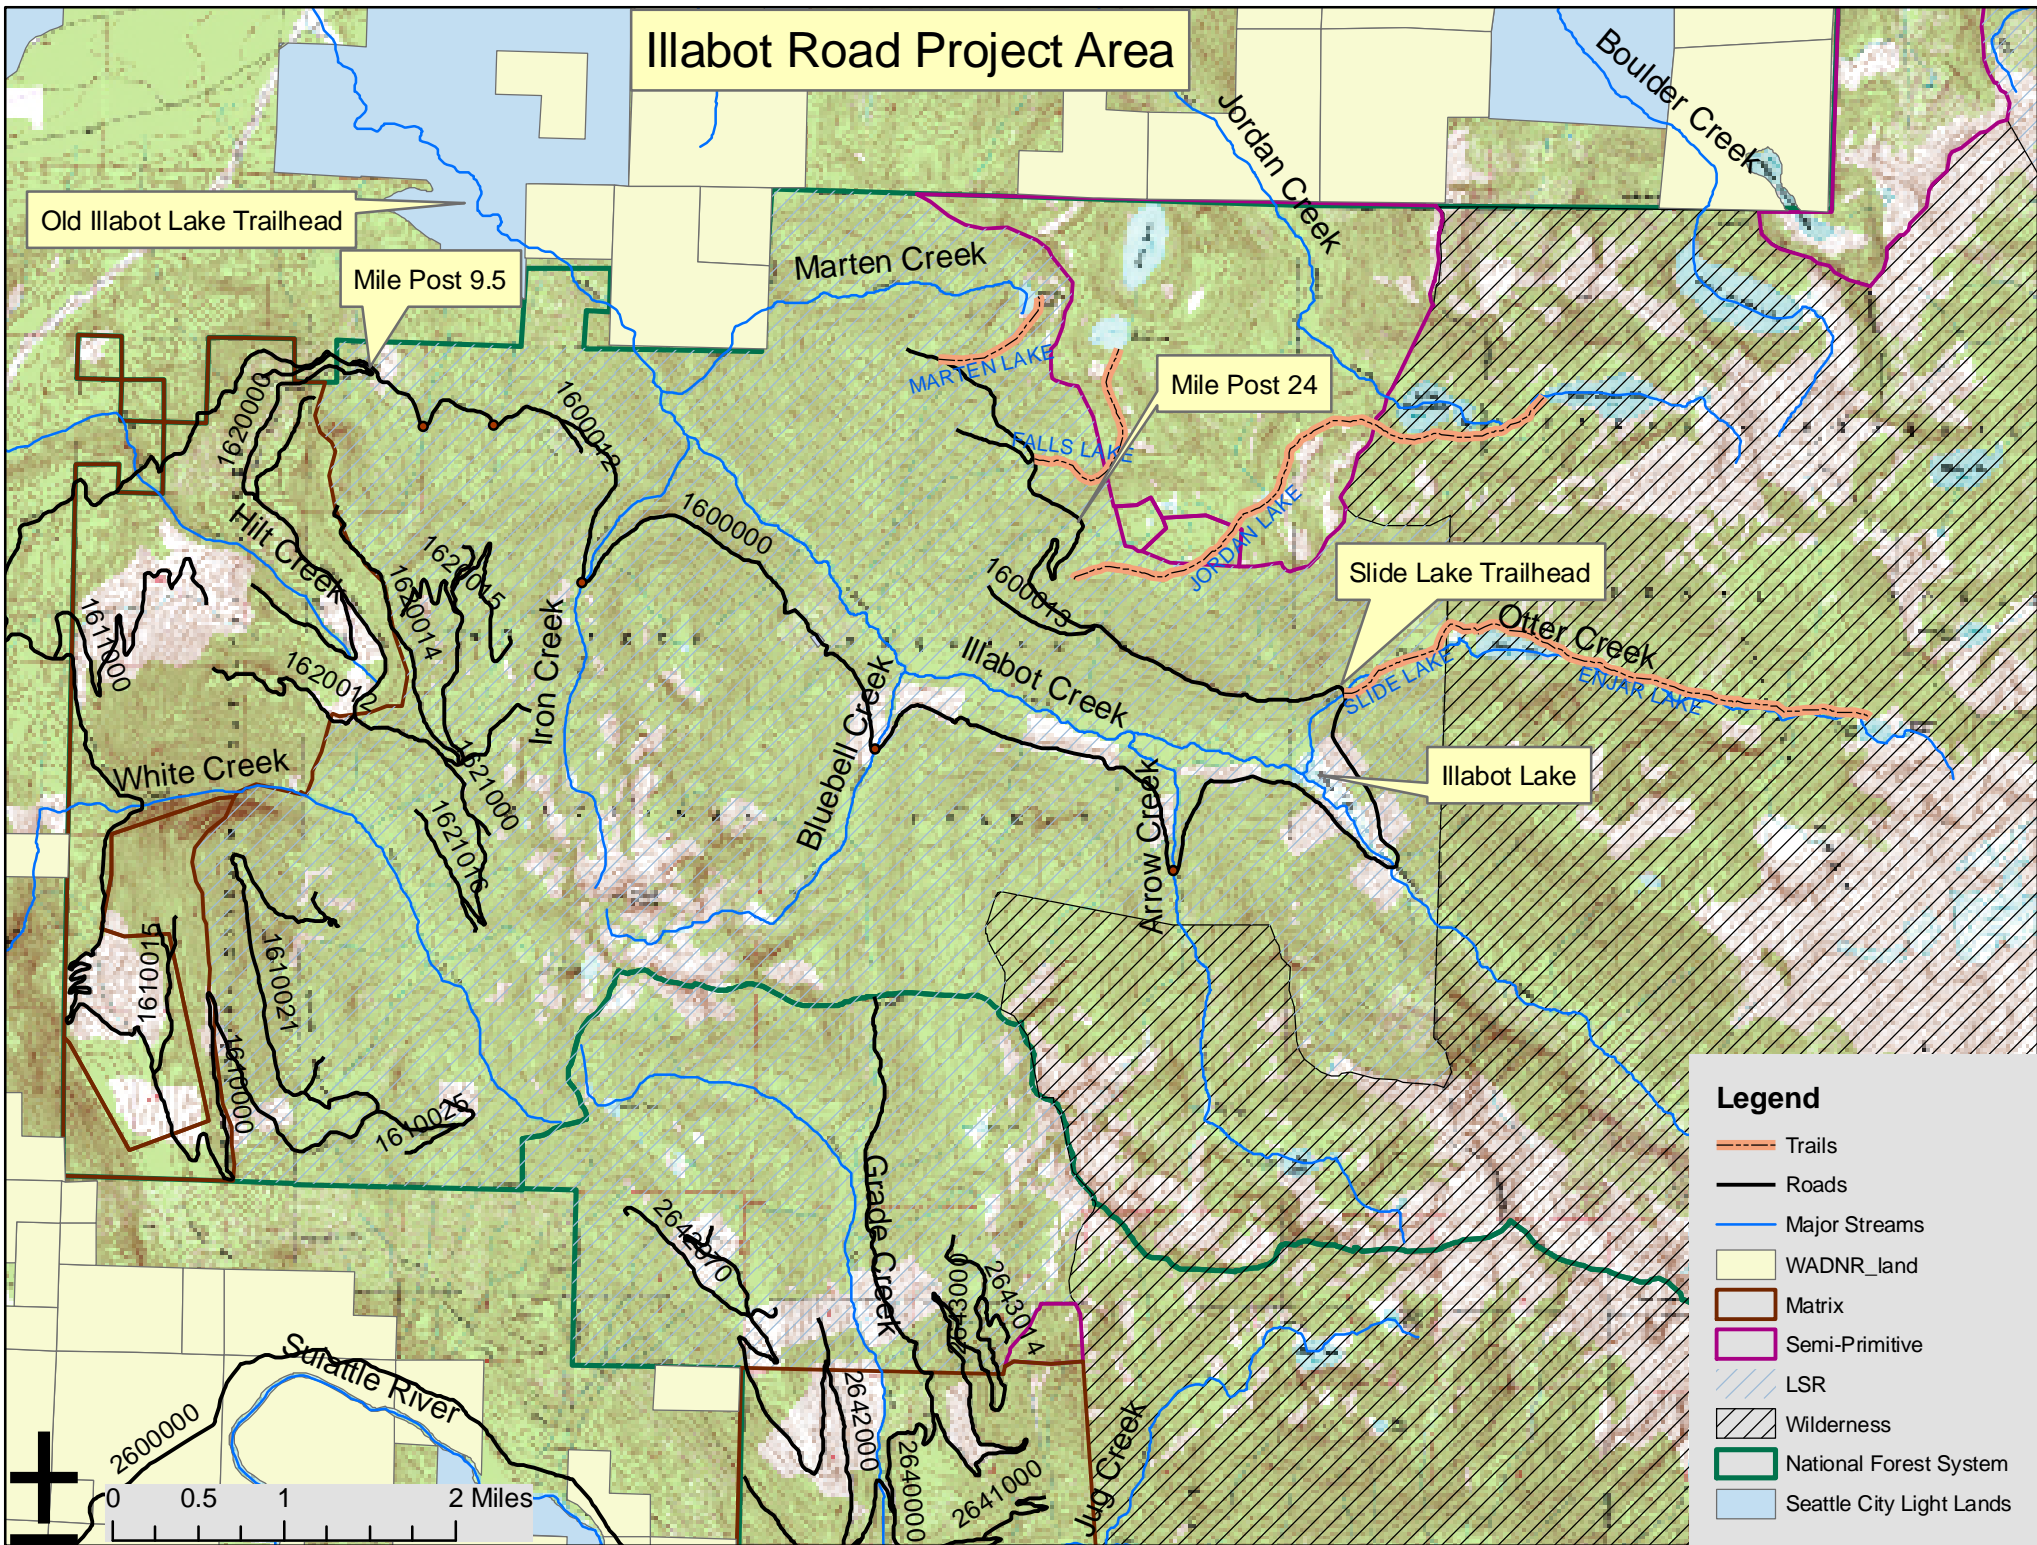

# Illabot Road Project Area

Old Illabot Lake Trailhead

Mile Post 9.5

Mile Post 24

Slide Lake Trailhead

Illabot Lake

- Legend**
- Trails
  - Roads
  - Major Streams
  - WADNR\_land
  - Matrix
  - Semi-Primitive
  - LSR
  - Wilderness
  - National Forest System
  - Seattle City Light Lands