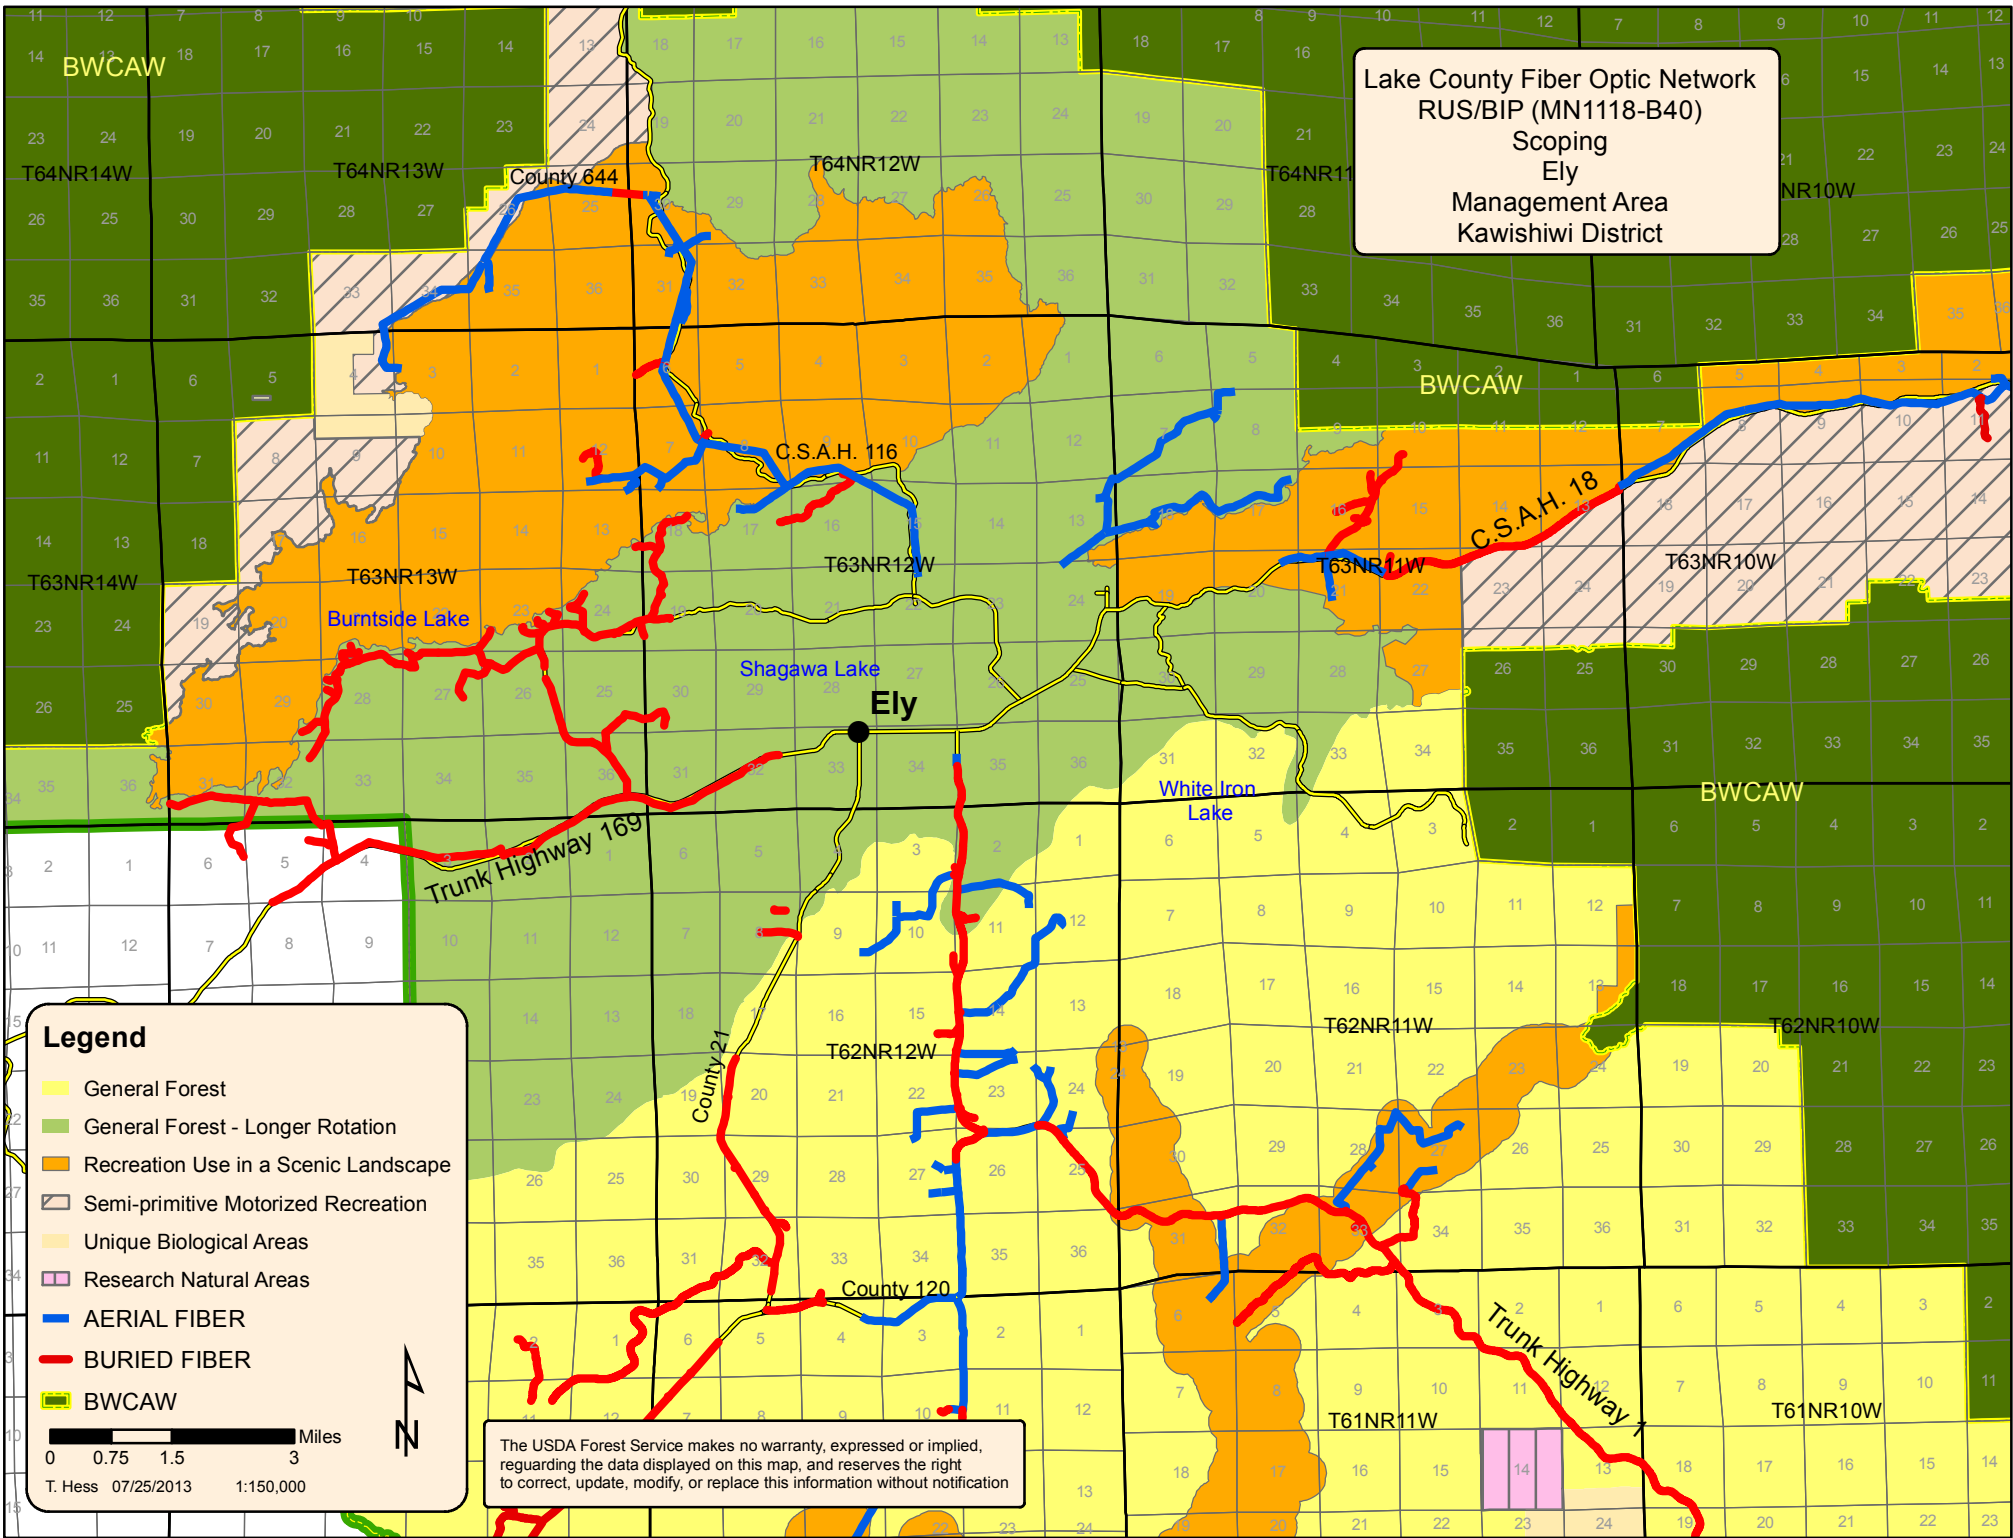

Lake County Fiber Optic Network  
 RUS/BIP (MN118-B40)  
 Scoping  
 Ely  
 Management Area  
 Kawishiwi District

**Legend**

- General Forest
- General Forest - Longer Rotation
- Recreation Use in a Scenic Landscape
- Semi-primitive Motorized Recreation
- Unique Biological Areas
- Research Natural Areas
- AERIAL FIBER
- BURIED FIBER
- BWCAW

0 0.75 1.5 3 Miles  
 T. Hess 07/25/2013 1:150,000

The USDA Forest Service makes no warranty, expressed or implied, regarding the data displayed on this map, and reserves the right to correct, update, modify, or replace this information without notification