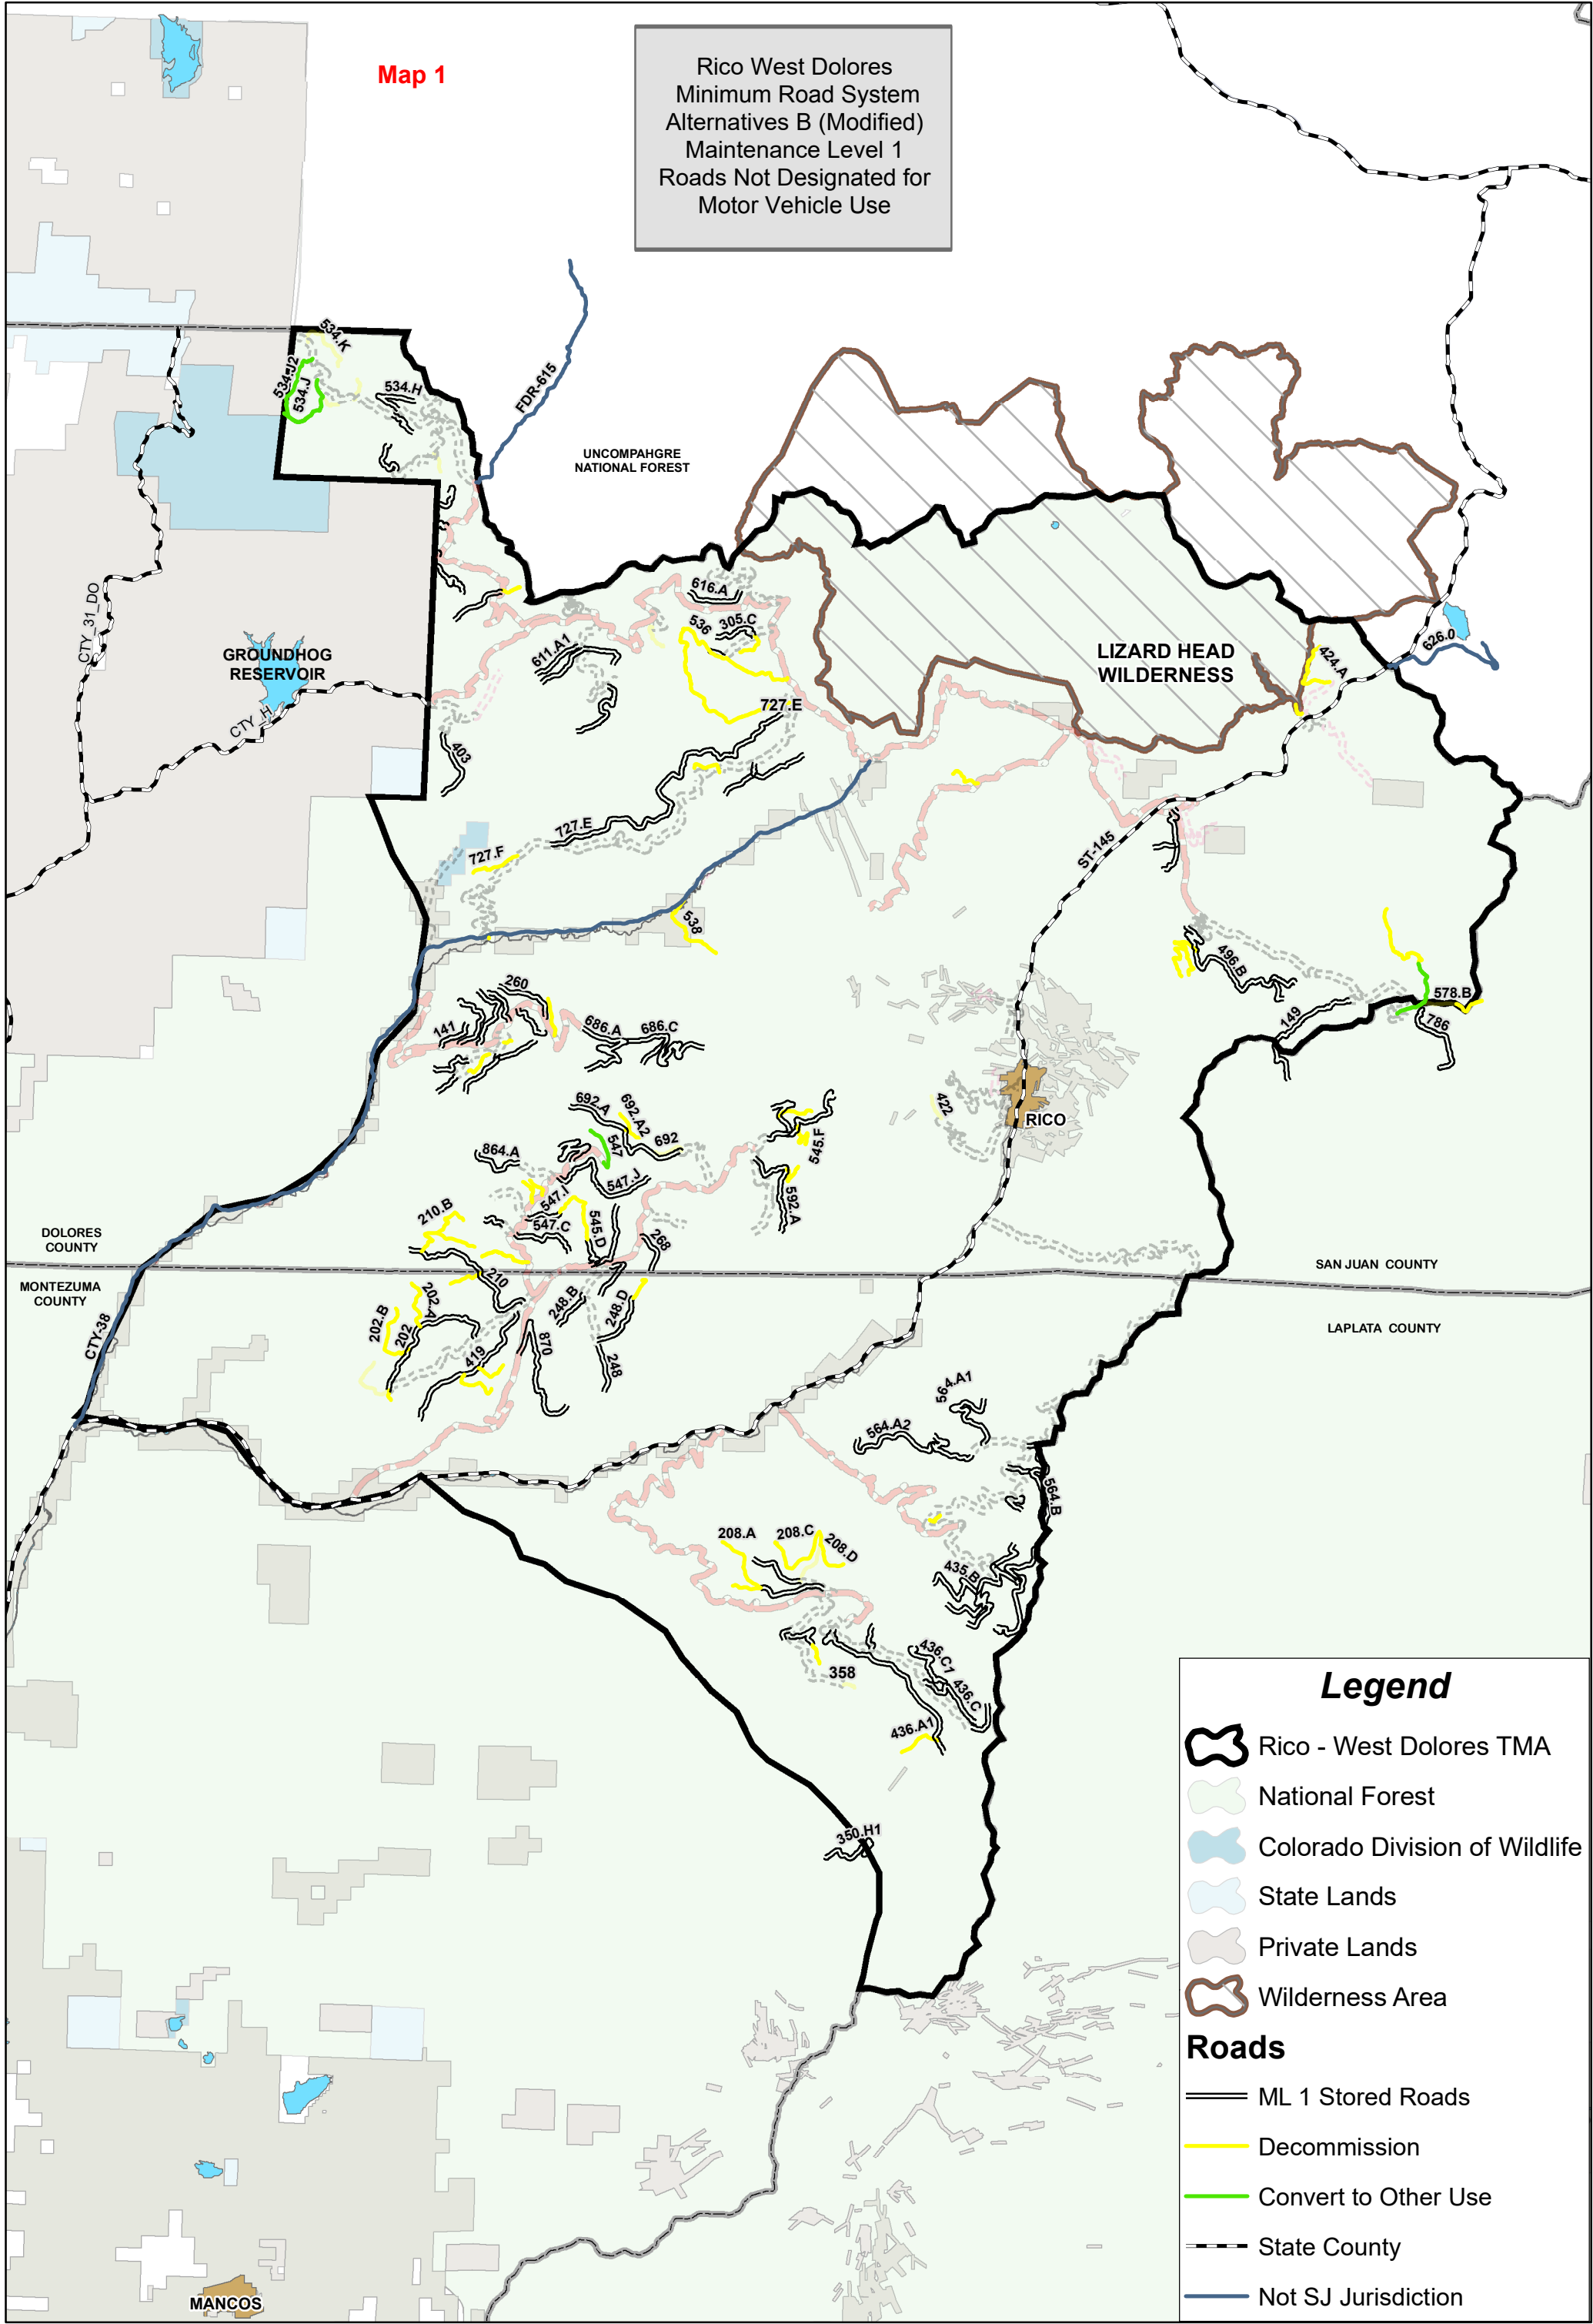

Map 1

Rico West Dolores
Minimum Road System
Alternatives B (Modified)
Maintenance Level 1
Roads Not Designated for
Motor Vehicle Use

Legend

- Rico - West Dolores TMA
- National Forest
- Colorado Division of Wildlife
- State Lands
- Private Lands
- Wilderness Area

Roads

- ML 1 Stored Roads
- Decommission
- Convert to Other Use
- State County
- Not SJ Jurisdiction

The USFS and BLM attempt to use the most current and complete geospatial data available. Geospatial data accuracy varies by theme on the map. Using the map for other than their intended purpose may yield inaccurate or misleading results. The USFS and BLM reserve the right to correct, update, or modify geospatial inputs without notification.