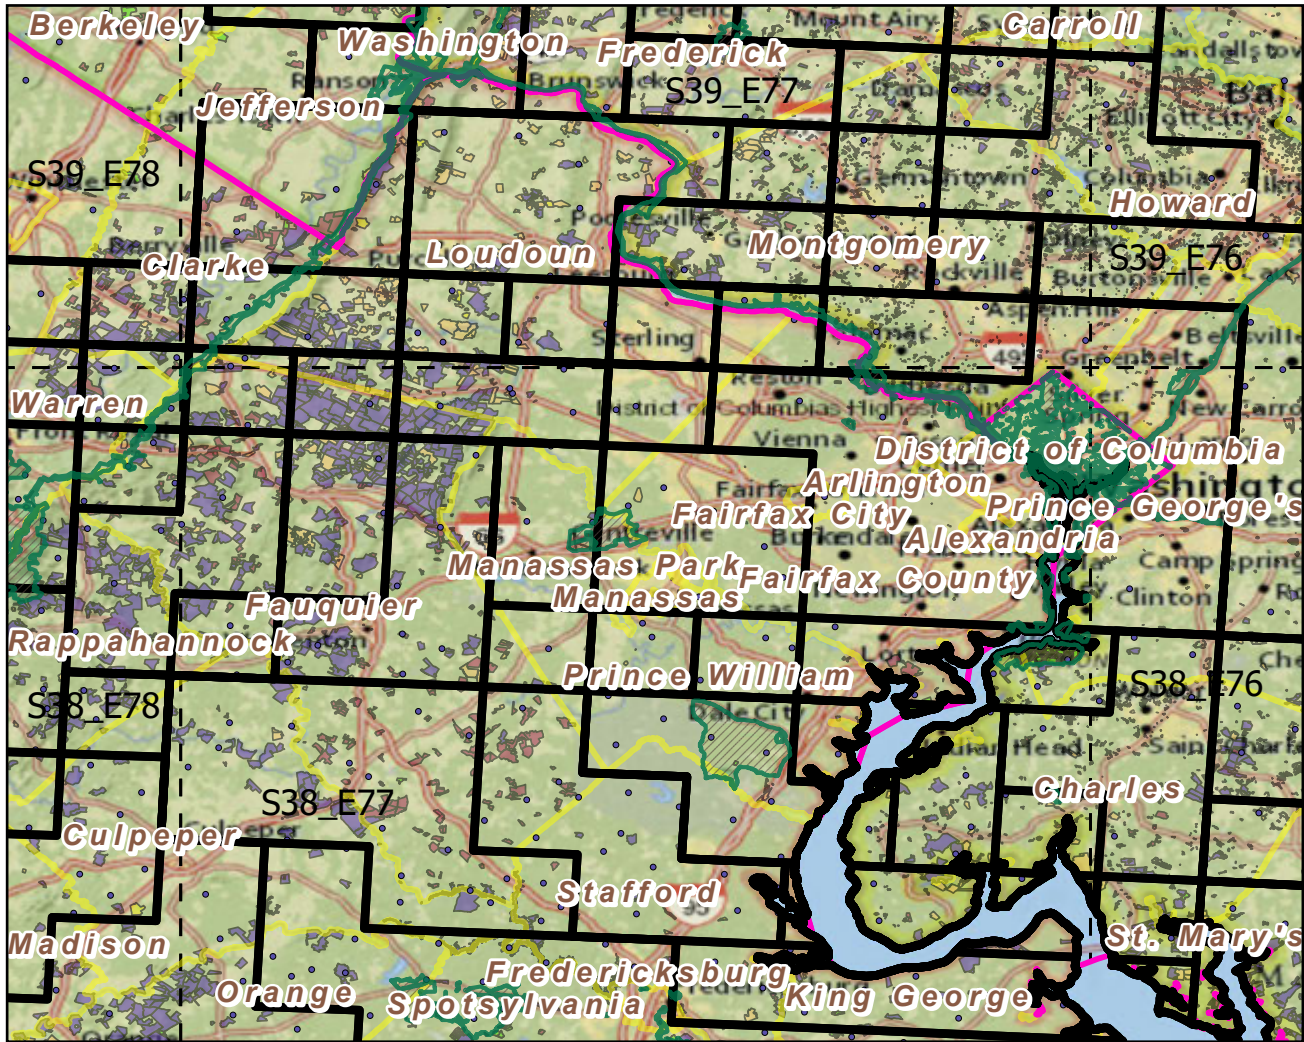

Manassas National Battlefield

Park National Parks & Buffers with Protected Areas and Forest Inventory Plots

Landscape Change Research Group
 Iverson, Prasad, Peters, Matthews
 Northern Institute of Applied Climate Science
 USFS Northern Research Station
 Delaware, Ohio

Center: 77°28'44"W 38°49'43"N
 States: Virginia; West Virginia; District of Columbia;

Index map (NP identified in magenta)

Note: This map page is intended to accompany the forest summary tables, based on the inventory plots shown. Tables are located at <https://www.fs.fed.us/nrs/atlas/combined/resources/summaries/NatPark/>.