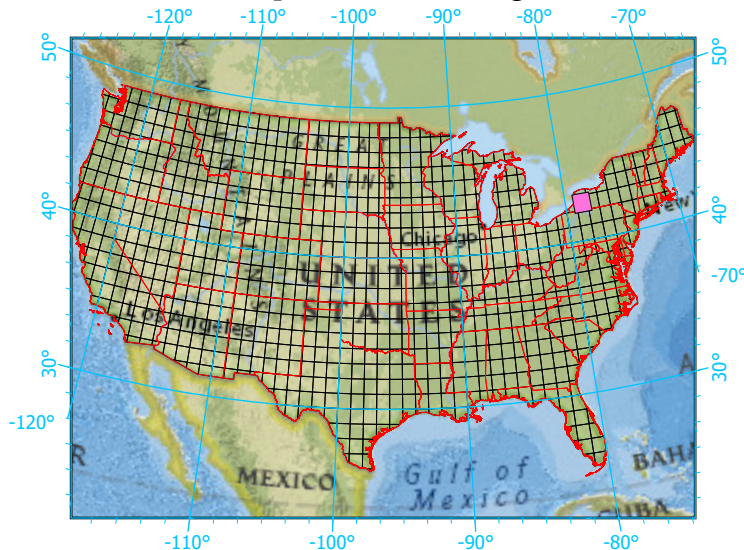

Center: 78°30'W 42°30'1"N

States: New York; Pennsylvania

Index map (selected in magenta)

### 1x1 Degree Grid

- 1x1 Degree Grid
- State Boundary
- USA Counties

Protected Areas 670.3 km<sup>2</sup> area (7.55%)

- American Indian Lands 7.5
- Federal 16.8
- Joint 0.0
- Local Government 83.3
- Non-Governmental Organization 12.1
- Private 2.6
- Regional Agency Special District 2.6
- State 545.5
- Unknown 0.0