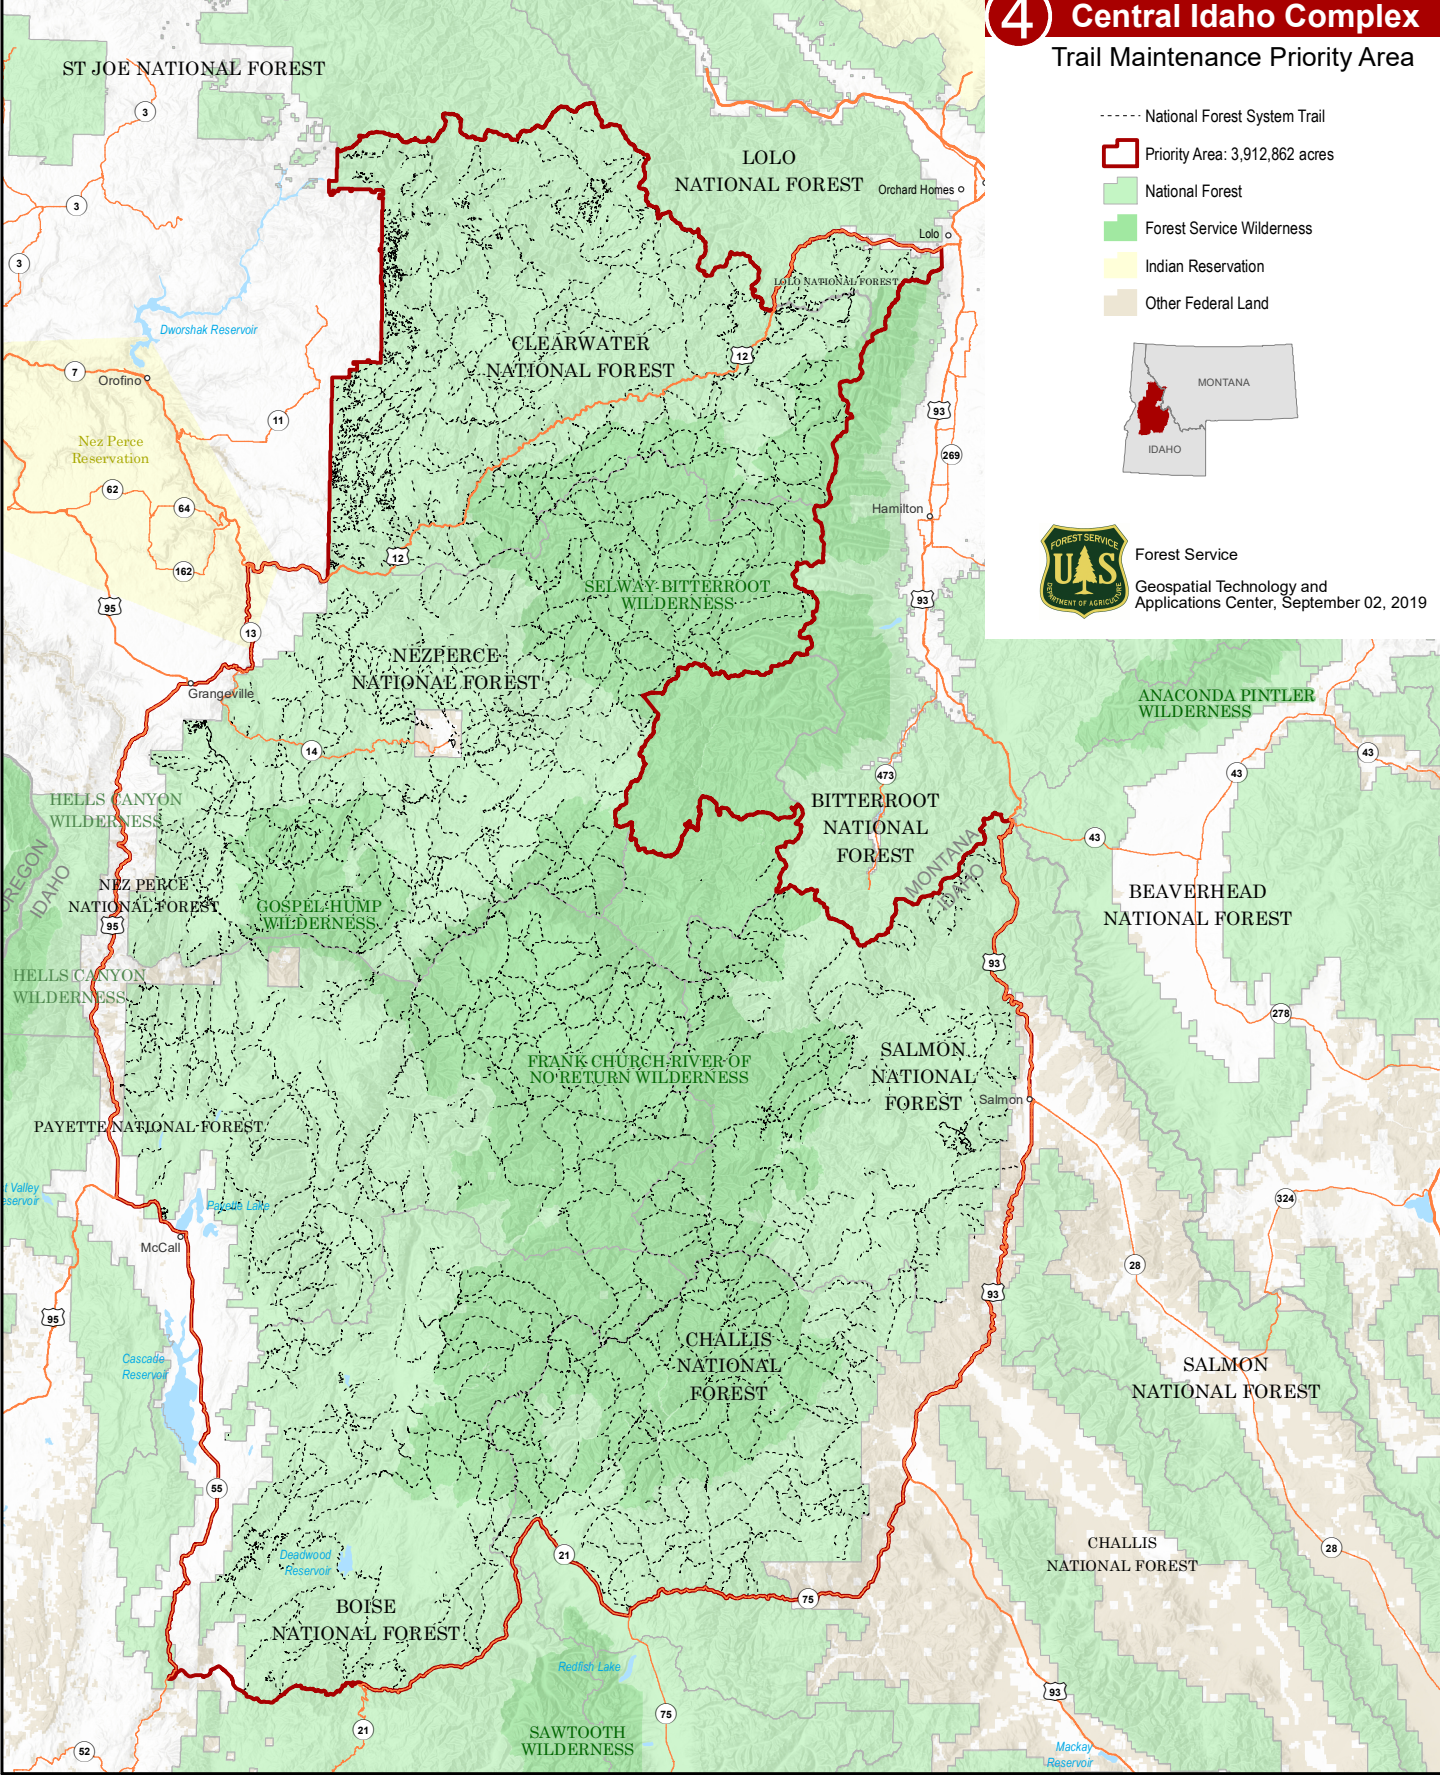

4 Central Idaho Complex Trail Maintenance Priority Area

- National Forest System Trail
- Priority Area: 3,912,862 acres
- National Forest
- Forest Service Wilderness
- Indian Reservation
- Other Federal Land

Forest Service
Geospatial Technology and Applications Center, September 02, 2019