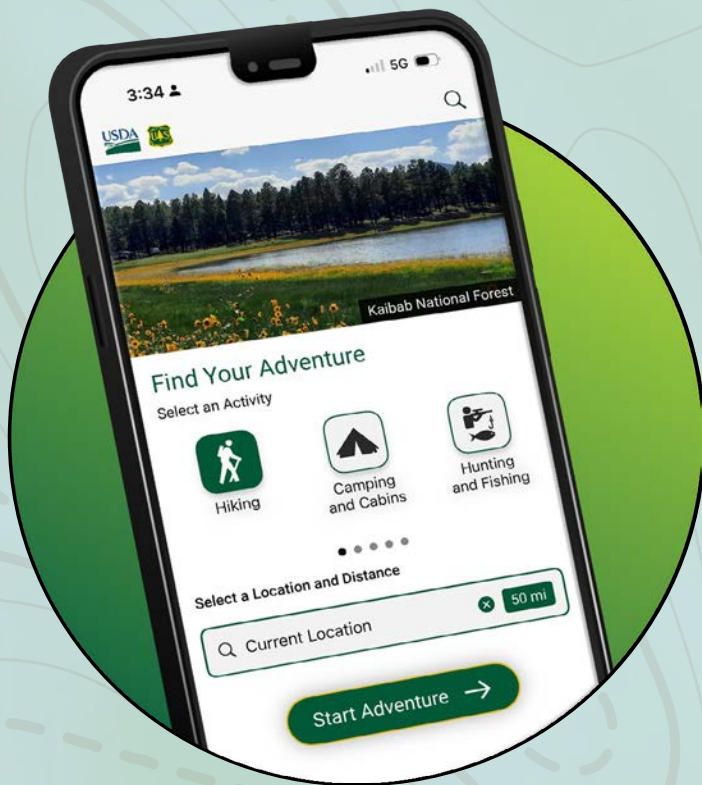

Forest Service
U.S. DEPARTMENT OF AGRICULTURE

NO signal? NO problem!

Download maps **BEFORE** you go.

The **National Forests and Grasslands** app delivers offline maps, safety alerts, and the most comprehensive set of recreation sites and trails the Forest Service has ever made available to the public.

DOWNLOAD NOW

The *only* official app!

1. Download the app.
2. Download your map.
3. Access Offline.

View alerts straight
from the Forest Service.

Search “National Forests & Grasslands”
in the app store or scan the QR code.